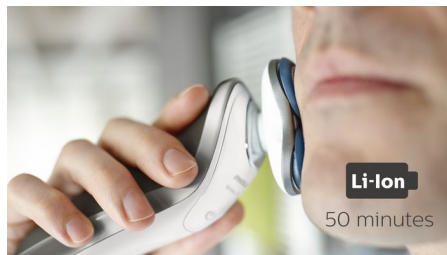

50 minutes of cordless shaving

The energy-efficient, powerful lithium-Ion battery system gives you two convenient options: Charge it for an hour for up to 50 minutes of shaving time, or a quick charge for one full shave. All Shaver series 7000 models are designed to operate only in cordless mode to ensure safety in wet environments.