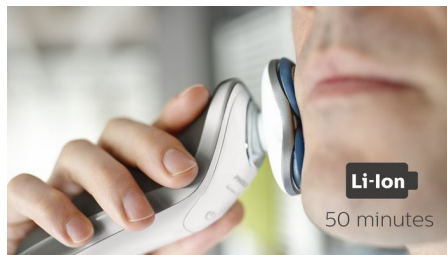

50 minutes of cordless shaving

The energy-efficient, powerful lithium-ion battery system gives you two convenient options: Charge it for an hour for up to 50 minutes of shaving time, or a quick charge for one full shave. All Shaver series 7000 models are designed to operate only in cordless mode to ensure safety in wet environments.