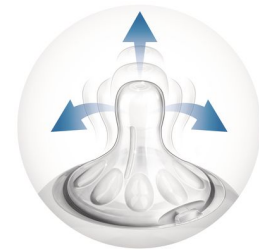

Natural latch on

The wide, breast-shaped teat promotes natural latch-on similar to the breast, making it easy for your baby to combine breast and bottle feeding.

This bottle is BPA free*

The Philips Avent Natural bottle is made of BPA-free* material (polypropylene).

Different sizes

The Philips Avent Natural bottle is available in 4 sizes: 2 oz/60 ml, 4 oz/125 ml, 9 oz/260 ml and 11 oz/330 ml. Bottles are available in single and multi packs.

Unique comfort petals

Petals inside the teat increase softness and flexibility without teat collapse. Your baby will enjoy a more comfortable and contented feed.