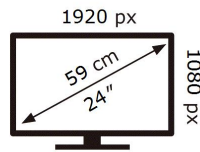

ENERGY

SAMSUNG

S24E650PL

25 kWh/1000h

2019/2013