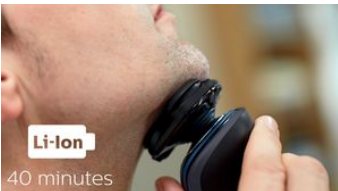

40 minutes of cordless shaving

You'll have 40+ minutes of running time – that's about 13 shaves – on a one-hour charge. Or choose to shave with the device plugged in.

Specifications

Please note that this is a pre-sales leaflet. The contents of this leaflet reflect the best of our knowledge per date and country mentioned above. The contents of this leaflet are subject to change without notice. Philips does not accept any liability as to the contents of this leaflet.

Shaving Performance

Shaving system

MultiPrecision Blade System

Contour-following

Super Lift & Cut Action
5-direction Flex Heads