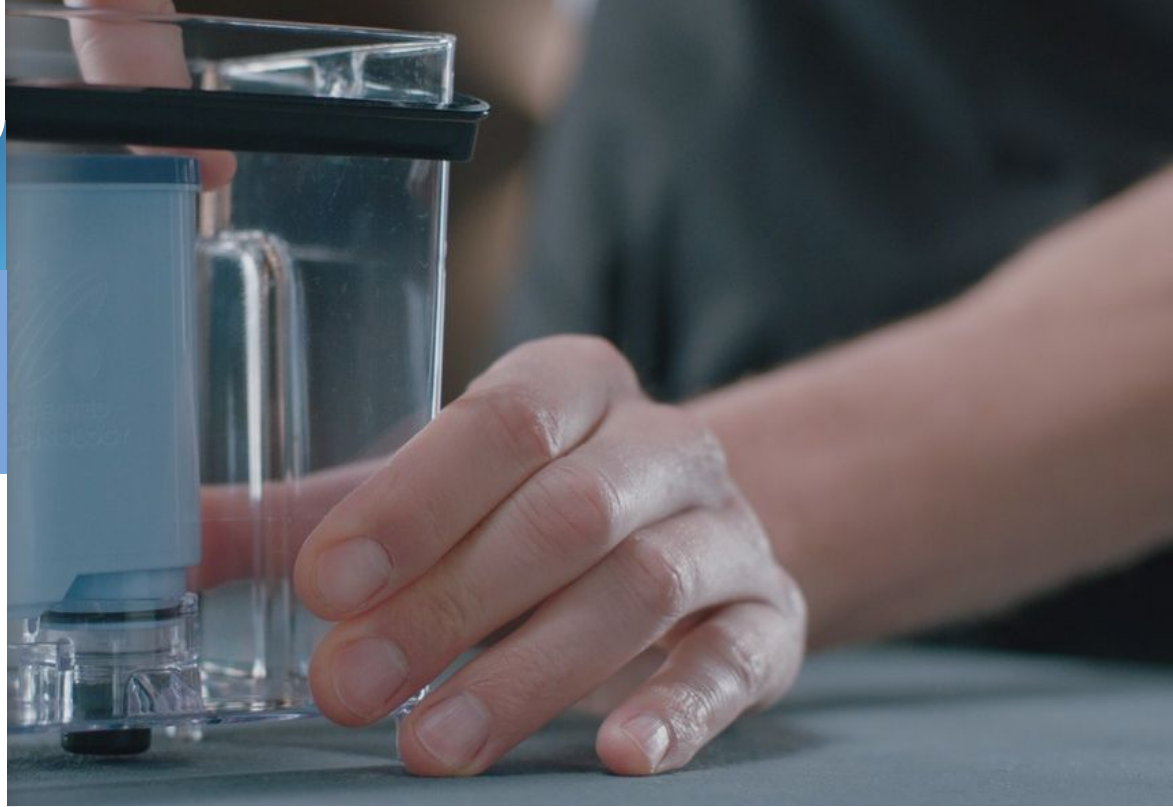

No descaling up to 5000 cups*

With each filter you can enjoy up to 625* cups!

Enjoy pure water for a fine tasting coffee thanks to the innovative AquaClean water filter. AquaClean filters the water to ensure intense aroma and it reduces the need to descale your machine by preventing the formation of limescale.

Forget about descaling for up to 5000 cups*

- Naturally removes calcium thanks to ion-exchange technology
- Your machine will not clog thanks to the micro-porous filter

Pure water delivers the purest coffee

- Clear water optimally purified by the patented water flow
- Micro-porous filter blocks any impurities

Easy to install and use

- Effortlessly activate the filter with the click&go system
- Activating AquaClean deactivates the descaling alarm

Reliable machine protection

- Only use Philips consumables