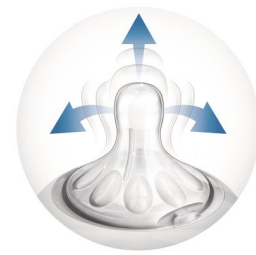

## Natural latch on

The wide breast shaped nipple promotes natural latch on similar to the breast, making it easy for your baby to combine breast and bottle feeding.

## Unique comfort petals

Petals inside the nipple increase softness and flexibility without nipple collapse. Your baby will enjoy a more comfortable and contented feed.

[asimpleswitch.com](http://asimpleswitch.com)