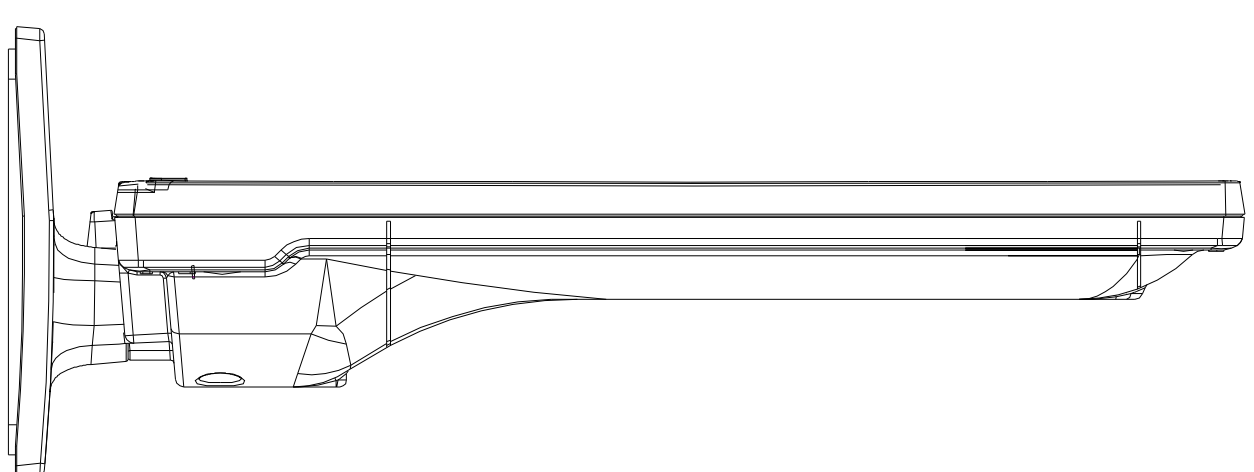

TFT 24282 LED BMS

MODEL 24282 LED BMS	TV DIMENSIONS (mm--kg)				
	WIDTH mm	DEPTH mm	HEIGHT mm	WEIGHT (w DVD) kg	WEIGHT (wo DVD) kg
PRODUCT W/ FOOT	554	134	370	4,50	3,80
PRODUCT WO/ FOOT	554	35 ^{min.} 61 ^{max.}	339	4,25	3,55
PRODUCT BOX	700	110	418	5,50	4,80

AGIRLIK ÖLÇÜLERİ ±%5 TOLERANSLIDIR.