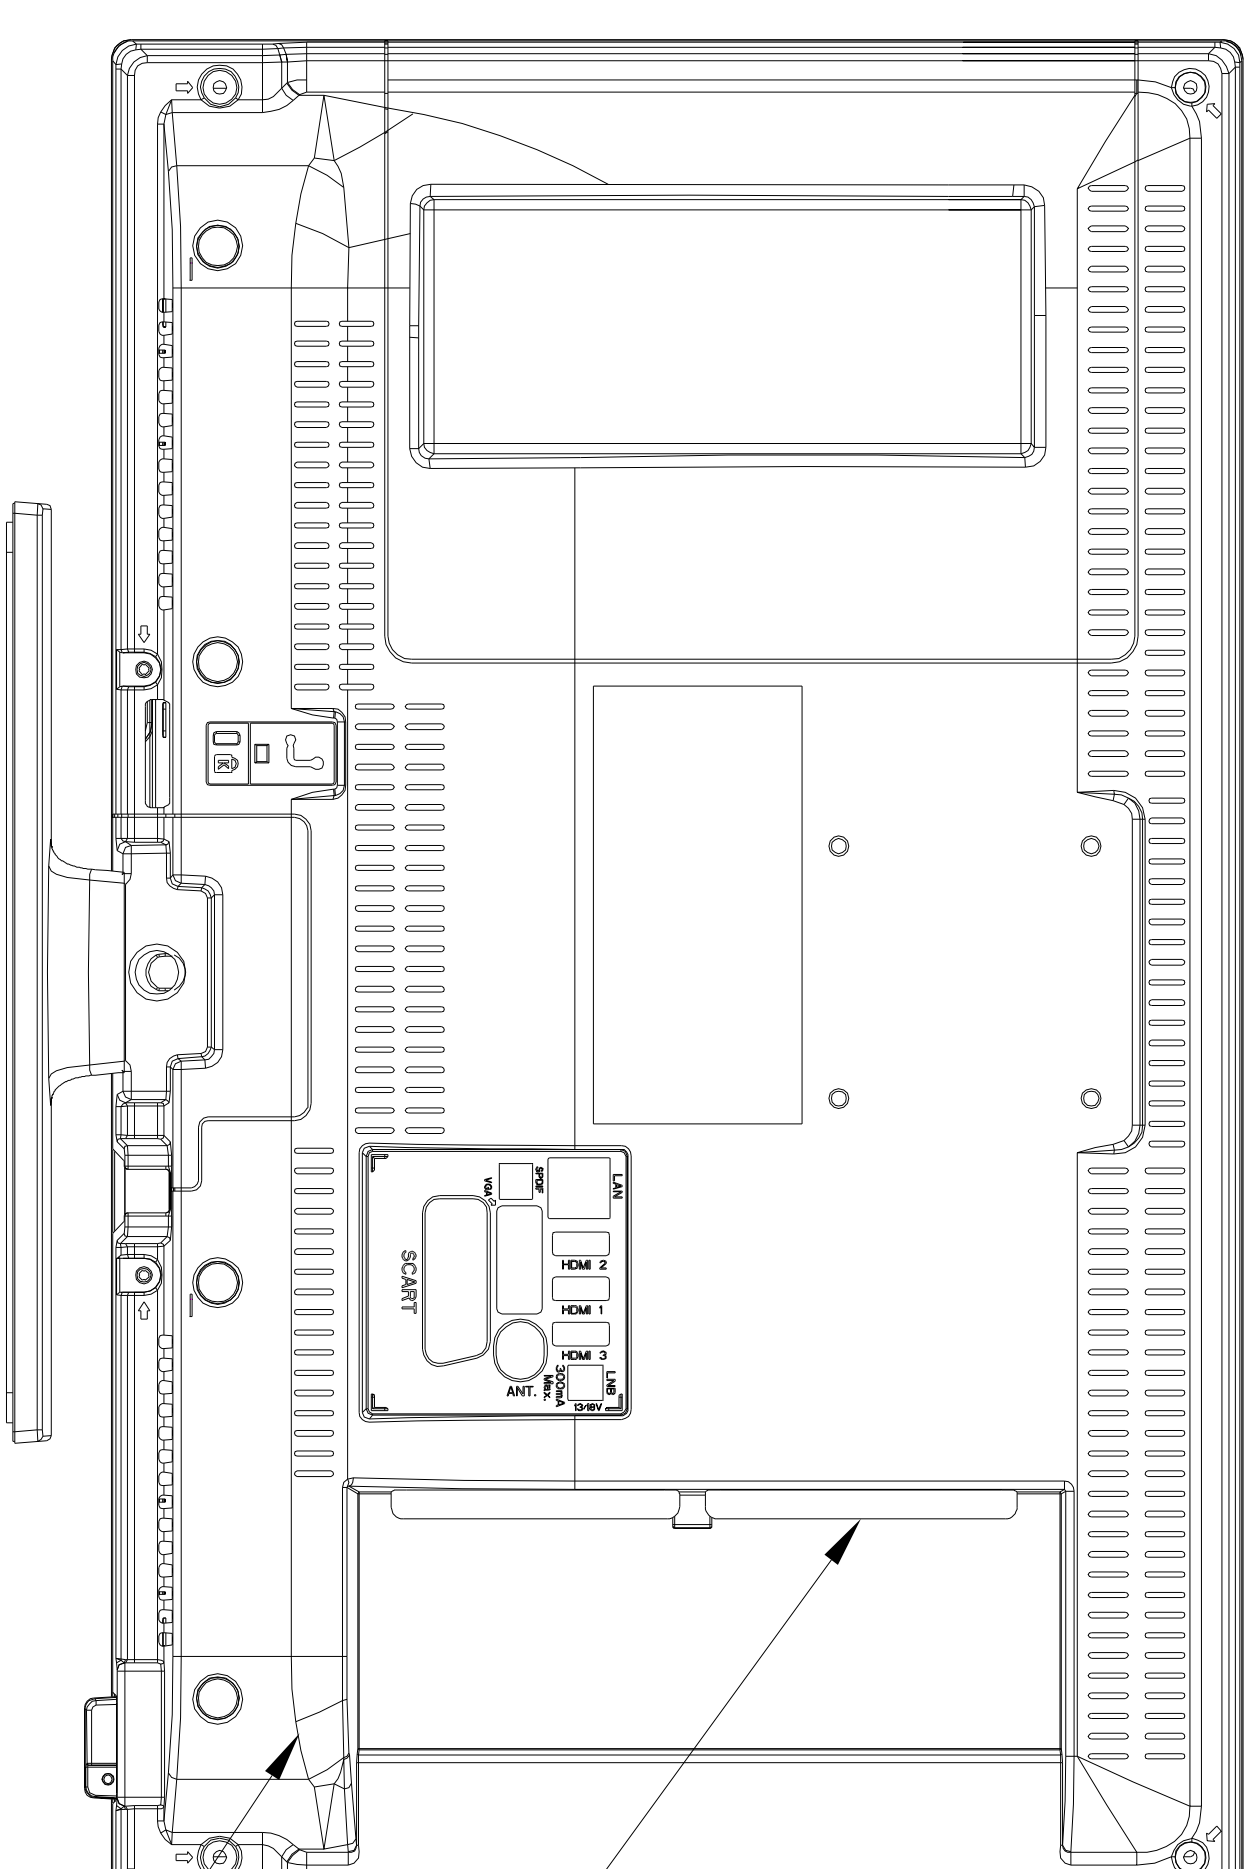

TFT 24282 LED BMS

MODEL 24282 LED BMS	TV DIMENSIONS (mm--kg)				
	WIDTH mm	DEPTH mm	HEIGHT mm	WEIGHT (w DVD) kg	WEIGHT (wo DVD) kg
PRODUCT W/ FOOT	554	134	370	4,50	3,80
PRODUCT WO/ FOOT	554	35 ^{min.} 61 ^{max.}	339	4,25	3,55
PRODUCT BOX	700	110	418	5,50	4,80

AGIRLIK ÖLÇÜLERİ ±%5 TOLERANSLIDIR.