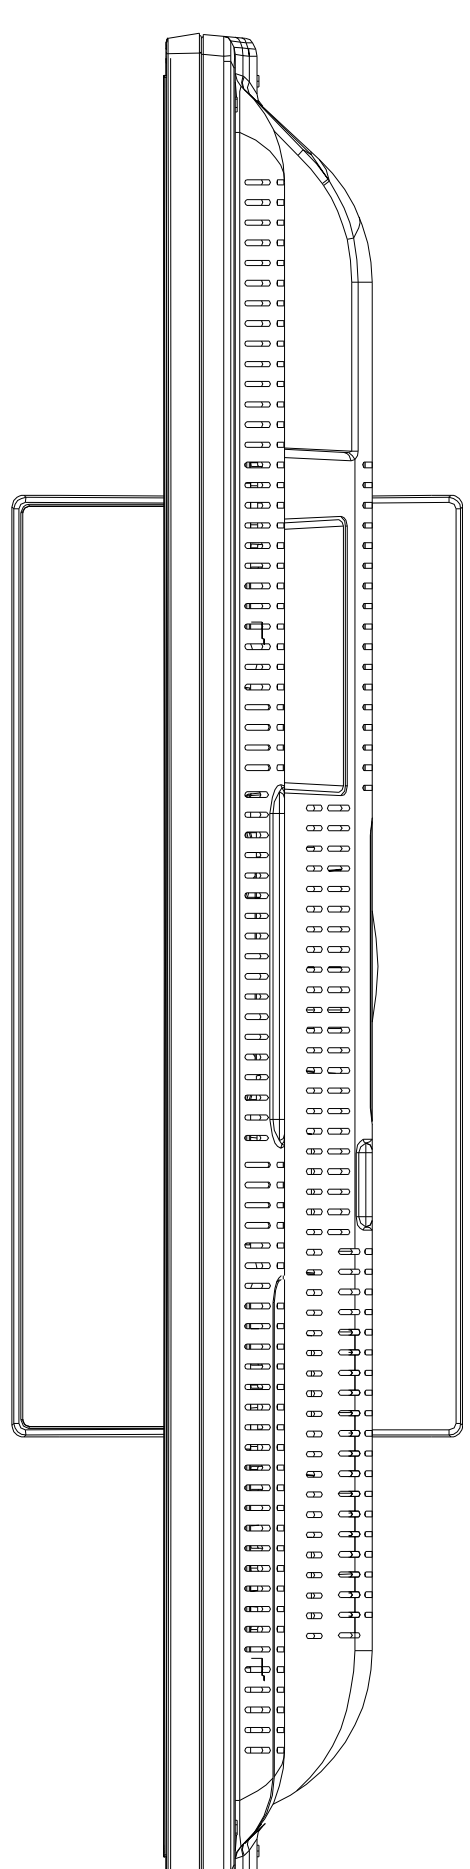

TFT 24282 LED BMS

MODEL 24282 LED BMS	TV DIMENSIONS (mm--kg)				
	WIDTH mm	DEPTH mm	HEIGHT mm	WEIGHT (w DVD) kg	WEIGHT (wo DVD) kg
PRODUCT W/ FOOT	554	134	370	4,50	3,80
PRODUCT WO/ FOOT	554	35 ^{min.} 61 ^{max.}	339	4,25	3,55
PRODUCT BOX	700	110	418	5,50	4,80

AGIRLIK ÖLÇÜLERİ ±%5 TOLERANSLIDIR.