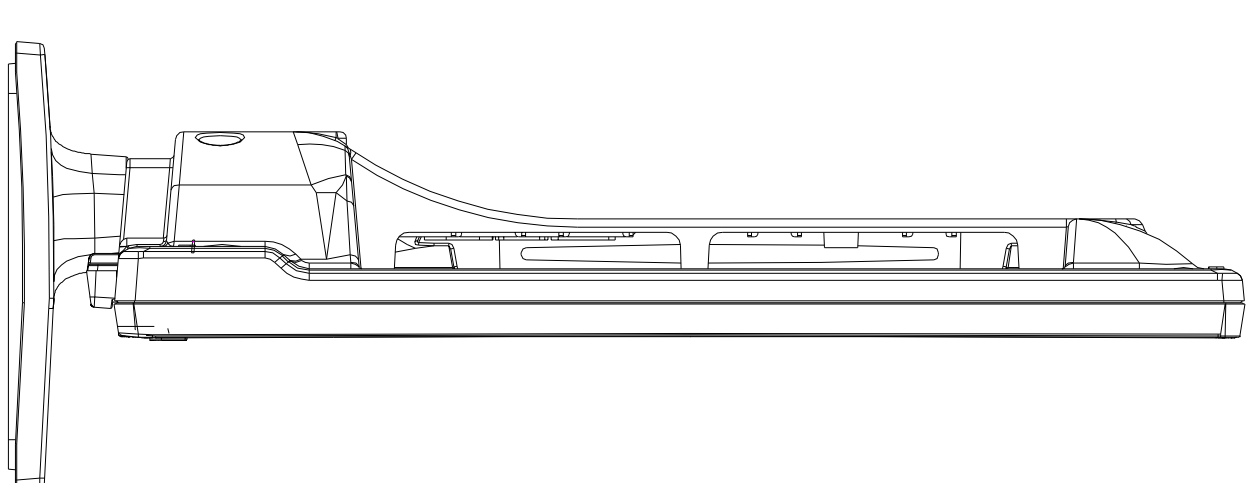

TFT 24282 LED BMS

MODEL 24282 LED BMS	TV DIMENSIONS (mm--kg)				
	WIDTH mm	DEPTH mm	HEIGHT mm	WEIGHT (w DVD) kg	WEIGHT (wo DVD) kg
PRODUCT W/ FOOT	554	134	370	4,50	3,80
PRODUCT WO/ FOOT	554	35 ^{min.} 61 ^{max.}	339	4,25	3,55
PRODUCT BOX	700	110	418	5,50	4,80

AGIRLIK ÖLÇÜLERİ ±%5 TOLERANSLIDIR.