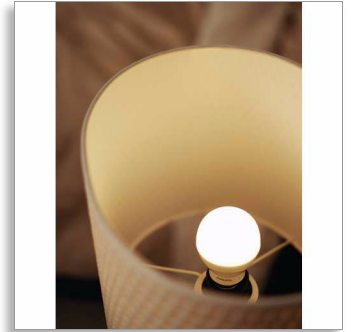

Philips LED
Bulb

9.5 W (60 W)

E27
Warm white
Dimmable

8718696478714

Designed for perfect light quality

Create a warm and inviting atmosphere

Provides instant warm white light. The light is totally flicker-free and has a high colour rendering index, ensuring that objects are seen in their natural colours. This helps create a perfect light quality, leading to a homely atmosphere.

Pure and elegant design

- Perfect fit and high-quality finishing

Instant brightness

- Instant light when switched on

Create a warm and cosy atmosphere

- True incandescent-like warm white light (2700 K)

Create desired ambience

Light characteristics

- Application: Comfortable light
- Light output: 806 lumen
- Beam angle: 150 degree
- Colour: Warm White
- Colour temperature: 2700 K
- Light effect/finish: Warm White
- Colour rendering index (CRI): 80
- Starting time: < 0.5 s
- Warm-up time to 60% light: Instant full light

Highlights

Warm white light (2700 K)

Light can have different colour temperatures, indicated in units called Kelvin (K). Bulbs with a low Kelvin value produce a warm, cosier light, while those with a higher Kelvin value produce a cool, more energising light.