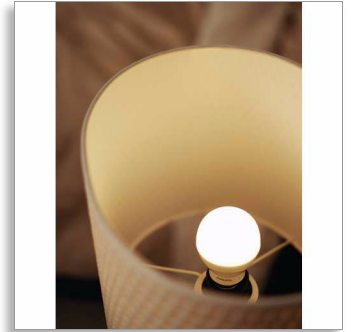

Philips LED
Bulb

16W (100W)

E27
Warm white
Dimmable

8718696478554

Designed for perfect light quality

create a warm and inviting atmosphere

Provides instant warm white light. The light is totally flicker-free and has a high colour rendering index, ensuring that objects are seen in their natural colours. This helps create a perfect light quality, leading to a homely atmosphere

Pure and elegant design

- Perfect fit and high-quality finishing

Instant brightness

- Instant light when switched on

Create a warm and cosy atmosphere

- True incandescent-like warm white light (2700 K)

Create desired ambience

Light characteristics

- Application: Comfortable light, Extra brightness
- Light output: 1521 lumen
- Beam angle: 150 degree
- Colour: Warm White
- Colour temperature: 2700 K
- Light effect/finish: Warm White
- Colour rendering index (CRI): 80
- Starting time: < 0.5 s
- Warm-up time to 60% light: Instant full light

Highlights

Warm white light (2700 K)

Light can have different colour temperatures, indicated in units called Kelvin (K). Bulbs with a low Kelvin value produce a warm, cosier light, while those with a higher Kelvin value produce a cool, more energising light.