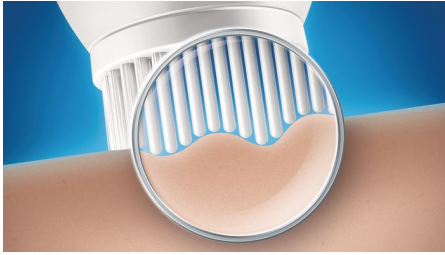

PHILIPS

Facial Cleansing
Brush

SmartClick
accessory

Deep facial cleansing
Brush head unit

SH575/50

Deep facial cleansing

For smooth and healthy-looking skin

The SmartClick cleansing brush cleans your face thoroughly and leaves your skin with a smooth feeling and a healthy look. So, you feel confident that you always look good!

Smooth and healthy-looking skin

- 32,000 active bristles for thorough cleansing
- Developed for gentle treatment on sensitive skin

Fits into your daily routine

- Use it day or night to boost your daily cleansing routine

Easy to use

- Deep facial cleansing in only 1 minute
- For hygienic use, replace the brush head every 3 months
- Expand your possibilities

Highlights

32,000 active bristles

The 32,000 active bristles each with a diameter of 50 µm, can reach even the hardest-to-reach areas of your face, cleansing it thoroughly. They remove dirt and dead skin cells, and increase micro-circulation, leaving your skin feeling smooth and looking healthy.

Developed for sensitive skin

The 14 mm long bristles have high flexibility, thereby ensuring less friction on sensitive skin, for a gentle cleansing effect. Suitable for everyday use.

Fits into your daily routine