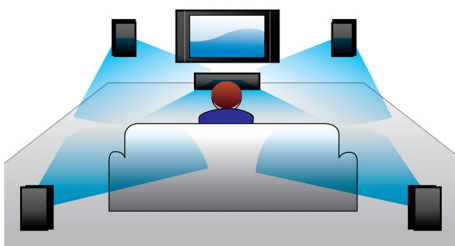

Designed to enhance your cinema at home

- Modern design to complement your home environment

PHILIPS

Highlights

300W RMS power

300W RMS power delivers great sound for movies and music

Dolby Digital

Because Dolby Digital, the world's leading digital multi-channel audio standards, make use of the way the human ear naturally processes sound, you experience superb quality surround sound audio with realistic spatial cues.

EasyLink

EasyLink lets you control multiple devices like DVD players, Blu-ray players, soundbar speaker, Home theater and TV's etc. with one remote. It uses HDMI CEC industry-standard protocol to share functionality between devices through the HDMI cable. With one touch of a button, you can operate all your connected HDMI CEC enabled equipment simultaneously. Functions like standby and play can now be carried out with absolute ease.

HDMI for HD movies

HDMI is a direct digital connection that can carry digital HD video as well as digital multichannel audio. By eliminating the conversion to analog signals it delivers perfect picture and sound quality, completely free from noise. Movies in standard definition can now be enjoyed in true high definition resolution - ensuring more details and more true-to-life pictures.