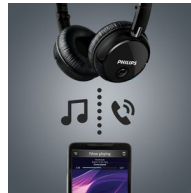

Wireless music and calls

Simply pair your smart device with your headphones using Bluetooth and enjoy the freedom and pleasure of crystal clear music and phone calls – without the hassle of wires. Intuitive buttons let you have easy one-touch control of your music and incoming or outgoing calls.

Specifications

Please note that this is a pre-sales leaflet. The contents of this leaflet reflect the best of our knowledge per date and country mentioned above. The contents of this leaflet are subject to change without notice. Philips does not accept any liability as to the contents of this leaflet.

Sound

Frequency range	8 - 22 000Hz
Impedance	32 Ohm
Magnet type	Neodymium
Maximum power input	50 mW
Sensitivity	106 dB
Speaker diameter	40 mm
Acoustic system	Closed
Diaphragm	PET

Connectivity

Bluetooth profiles	A2DP AVRCP HFP HSP

Bluetooth version	3.0+EDR
Maximum range	Up to 10 m

Accessories

Quick start guide	Included
USB cable	Included for charging

Convenience

Call Management	Answer/End Call Reject Call Last number redial Microphone mute Call on Hold Switch between call and music
Volume control	Yes