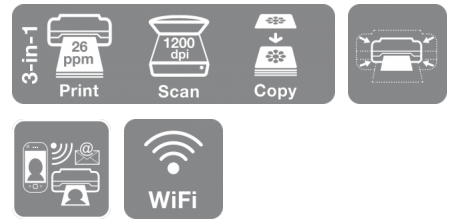

Expression Home XP-235

DATASHEET

Save space, money and time with this Epson small-in-one, featuring individual inks and mobile printing

Perfect for anyone after high-quality and good value printing at home, the XP-235 is part of Epson's new small-in-one range. This printer, scanner and copier uses individual inks so only the colour used needs to be replaced, saving money on ink costs. It's versatile too; Epson Connect offers a whole suite of mobile printing options.

Mobile printing

Whether using a smartphone or tablet, the iPrint app¹ can be downloaded to a range of devices for truly wireless printing and scanning. The possibilities don't end there, with Epson Email Print¹, it is possible to print from anywhere in the world¹ by simply emailing documents and photos directly to the printer. For creative-minded people, the Creative Print¹ app can access Facebook photos, create custom greeting cards and stationery, and even turn photos into colouring book templates.