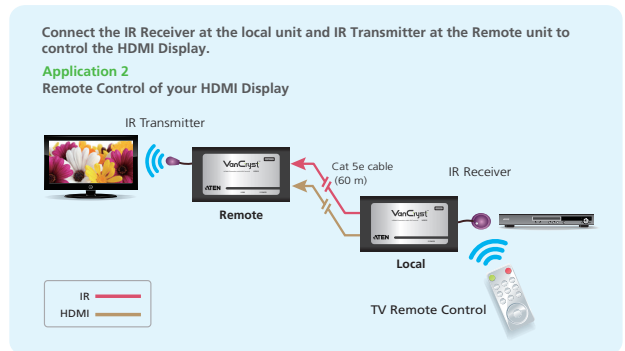

HDMI Extender with IR Control

VE810

The VE810 HDMI Extender extends your HDMI display up to 60 m from your HDMI source device using two Cat 5e cables. In addition, VE810 is equipped with IR signaling pass-through which allows the IR channel to control from the remote to local unit, to control the HDMI source, or from the local to remote unit, to control the display device.

For flexibility and convenience, the VE810 setup requires only one power adapter for both units. The VE810R remote unit will function without the need of an additional power adapter because it will be powered by the VE810 local unit.

HDMI™
HIGH-DEFINITION MULTIMEDIA INTERFACE

Features

- Connects the local and the remote units via Cat 5e cables
- HDMI (3D, Deep Color); HDCP compliant
- Superior video quality – up 1920 x 1080 at distance up to 40 m
- Bi-directional IR channel for IR signal control on remote unit; IR transmission is processed one direction at a time
- 8 segment equalization adjustment switch optimizes display quality
- Supports Dolby True HD and DTS HD Master Audio
- DDC compatible
- Compatible with all ATEN HDMI switches and splitters
- Non-Powered (only require one power adapter)
- Rack-mountable