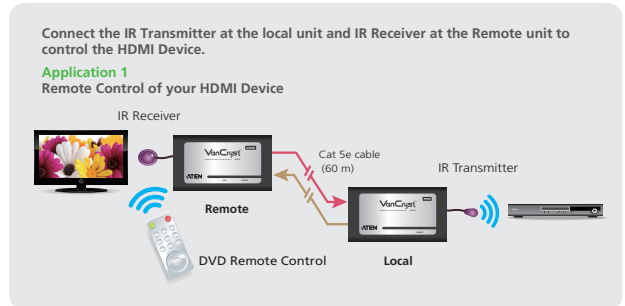

HDMI Extender with IR Control

VE810

The VE810 HDMI Extender extends your HDMI display up to 60 m from your HDMI source device using two Cat 5e cables. In addition, VE810 is equipped with IR signaling pass-through which allows the IR channel to control from the remote to local unit, to control the HDMI source, or from the local to remote unit, to control the display device.

For flexibility and convenience, the VE810 setup requires only one power adapter for both units. The VE810R remote unit will function without the need of an additional power adapter because it will be powered by the VE810 local unit.

HDMI™
HIGH-DEFINITION MULTIMEDIA INTERFACE

Features

- Connects the local and the remote units via Cat 5e cables
- HDMI (3D, Deep Color); HDCP compliant
- Superior video quality – up 1920 x 1080 at distance up to 40 m
- Bi-directional IR channel for IR signal control on remote unit; IR transmission is processed one direction at a time
- 8 segment equalization adjustment switch optimizes display quality
- Supports Dolby True HD and DTS HD Master Audio
- DDC compatible
- Compatible with all ATEN HDMI switches and splitters
- Non-Powered (only require one power adapter)
- Rack-mountable