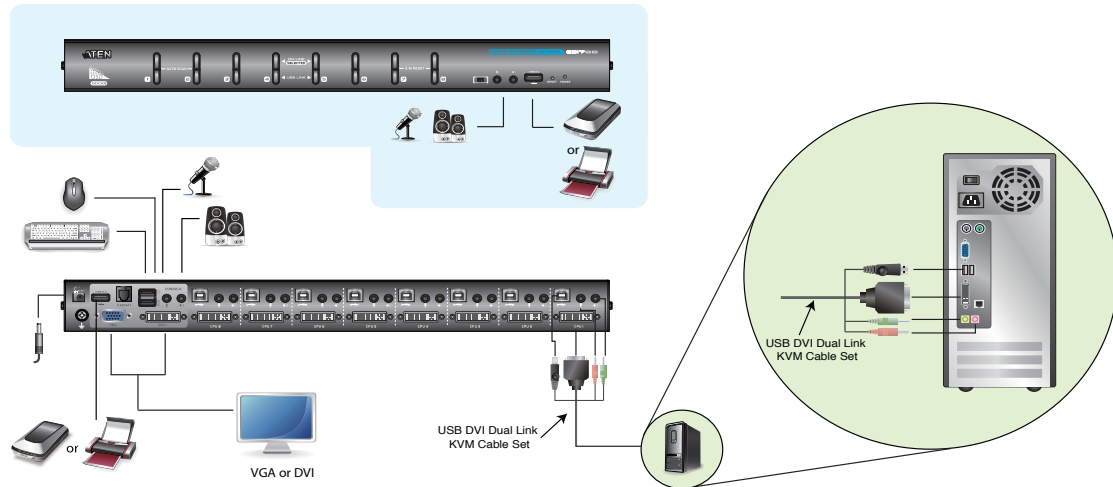

Specifications

Function		CS1788	
Computer Connections	Direct	8	
	Max.	512 (via Cascade)	
Port Selection		OSD, Hotkey, Pushbutton	
Connectors	Console Ports	Keyboard	1 x USB Type A Female (Black)
		Video	1 x HDB-15 Female (Blue) / 1 x DVI-I Female (white)
		Mouse	1 x USB Type A Female (Black)
		Speakers	2 x Mini Stereo Jack Female (Green; 1 x front panel, 1 x rear panel)
		Microphone	2 x Mini Stereo Jack Female (Pink; 1 x front panel; 1 x rear panel)
	KVM Ports	KB / Mouse	8 x USB Type B Female (White)
		Video	8 x DVI-I Female (White)
		Speakers	8 x Mini Stereo Jack Female (Green)
		Microphone	8 x Mini Stereo Jack Male (Pink)
	FW Upgrade		1 x RJ11 Female
Power		1 x DC Jack	
USB 2.0 Hub		2 x USB Type A Female (White; 1 x front panel, 1 x rear panel)	
Switches	Port Selection		8 x Pushbutton
	Reset		1 x Semi-recessed Pushbutton
	FW Upgrade		1 x Slide Switch
LEDs	USB Link		8 (Green)
	On Line / Selected		8 (Orange)
	Power		1 (Dark Green)
Emulation		Keyboard / Mouse	USB
Video		DVI Dual Link: 2560 x 1600; VGA: 2048 x 1536	
Scan Interval		1- 255 Seconds (Default: 5 secs)	
Power Consumption		DC 5.3 V, 6.47 W	
Environment	Operating Temp.		0° to 50° C
	Storage Temp		-20° to 60° C
	Humidity		0 - 80% RH, Non-condensing
Physical Properties	Housing		Metal
	Weight		2.80 kg
	Dimensions (L x W x H)		43.72 x 16.12 x 4.40 cm

ATEN International Co., Ltd.

3F, No.125, Sec. 2, Datong Rd., Sijhih District., New Taipei City 221, Taiwan
Phone: 886-2-8692-6789 Fax: 886-2-8692-6767
www.aten.com E-mail: marketing@aten.com

Publish Date: 09/2016 V3.0

© Copyright 2016 ATEN® International Co., Ltd.
ATEN and the ATEN logo are trademarks of ATEN International Co., Ltd.
All rights reserved. All other trademarks are the property of their respective owners.