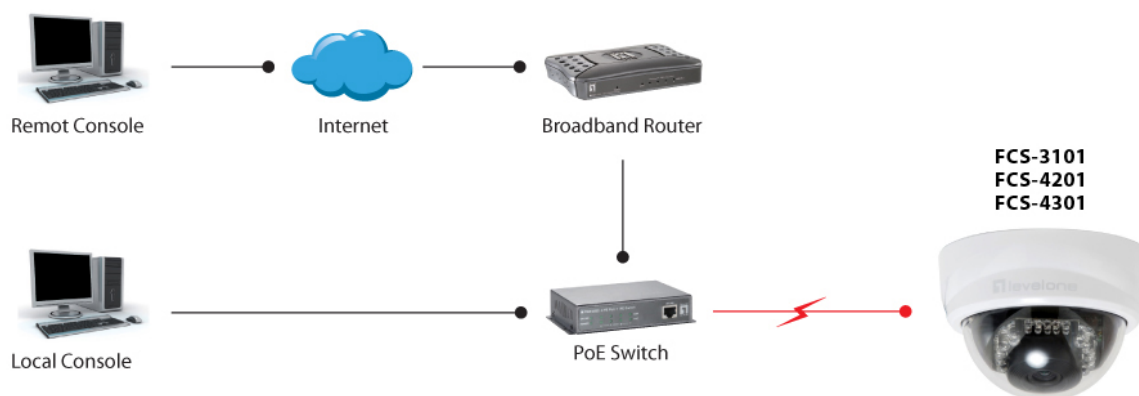

### Browser supportati:

Browser: Internet Explorer 6.x or above, Firefox, Chrome, Safari

Cell phone: 3GPP player

Real Player: 10.5 or above

Quick Time 6.5 or above

---

## Diagramma

— Ethernet Cable (Data)

⚡ PoE (Power + Data)

---