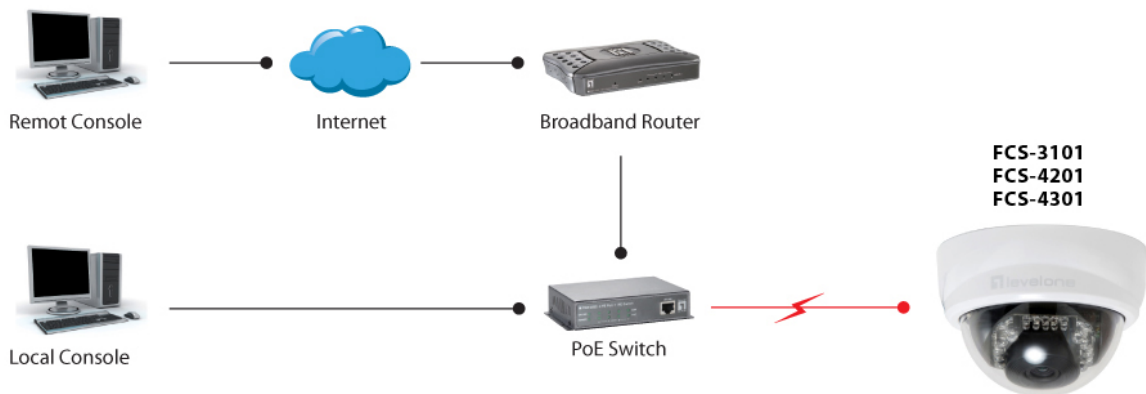

### Supported Browsers:

Browser: Internet Explorer 6.x or above, Firefox, Chrome, Safari

Cell phone: 3GPP player

Real Player: 10.5 or above

Quick Time 6.5 or above

---

## Diagram

— Ethernet Cable (Data)  
⚡ PoE (Power + Data)

---