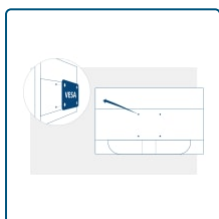

Vesa Mount

AOC's Ergo Base stands bring versatility, sturdiness and ease of use in one package. But do you still want to use your wall mount or multi-monitor setup using desk mounts? VESA mounts bring you the uppermost flexibility. Upside-down, in pivot mode, on top of each other, attach your monitor wherever you want using 3rd party mounts and stands thanks to the VESA mount option.