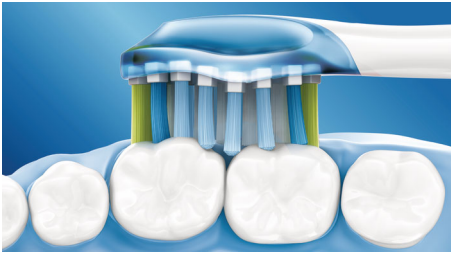

asimpleswitch.com

Sonic electric toothbrush
3 modes, 3 intensities 1 brush head, With pressure sensor, UV brush head sanitiser

HX9171/20

Highlights

A deep clean however you brush

Old habits can be hard to break, except when you're brushing with next generation FlexCare Platinum. Thanks to the innovative AdaptiveClean brush head and intuitive pressure sensor that are at the core of our adaptive cleaning technology, even hard-to-reach trouble spots become easy to care for. The bristles of the AdaptiveClean brush head curve around your teeth and gums for up to 4 x more surface contact** and up to 10 x more plaque removal. If you're brushing too hard, the pressure sensor makes the toothbrush handle gently pulsate so you can be gentle to your gums while being tough on plaque.

AdaptiveClean brush head

Our AdaptiveClean brush head is the only electric toothbrush head that can follow the unique shape of your teeth and gums. With soft, flexible sides made of rubber, this brush head can follow every curve. It offers up to 4 x more surface contact and up to 10 x more plaque removal along the gumline and between teeth. As the brush tracks along the gumline, it absorbs any excessive brushing pressure you might apply so you can be gentle on gums however you brush.