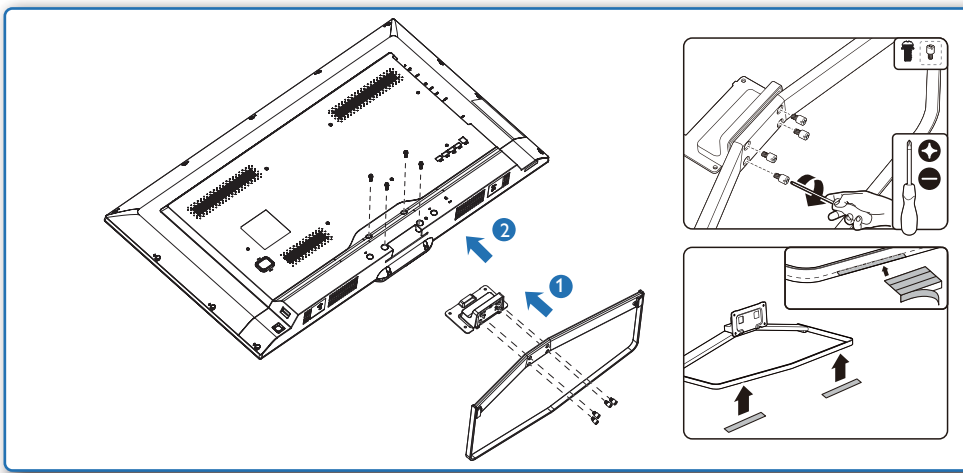

GRAPHIC DEVELOPMENT MMD	
Product name	BDM4065UC-QSG
Project name	BDM4065UC-QSG
Project no.	
Finishing	Folded sheet
Scale	1:1
Size Spreads	594 (W) x 210 (H) mm
Size	148.5 (W) x 210 (H) mm
Operator(s)	
Date amended	Jul. 31, 2014
VERSION No.	13
APPROVAL	
QC Lithographer	
Product Manager	
Date Check	
ARTWORK DOCUMENT	
Paper	80gsm White, woodfree coated
Numbers of colours	2Cx2C
Spotcolor	
Aftertreatment	
☐ Cropping	
☐ Coating	
☐ Varnishing	
☐ Embossing	
☐ Cutterguide	
☐ Die-cut	
☐ Binding	
☐ Glue	

4