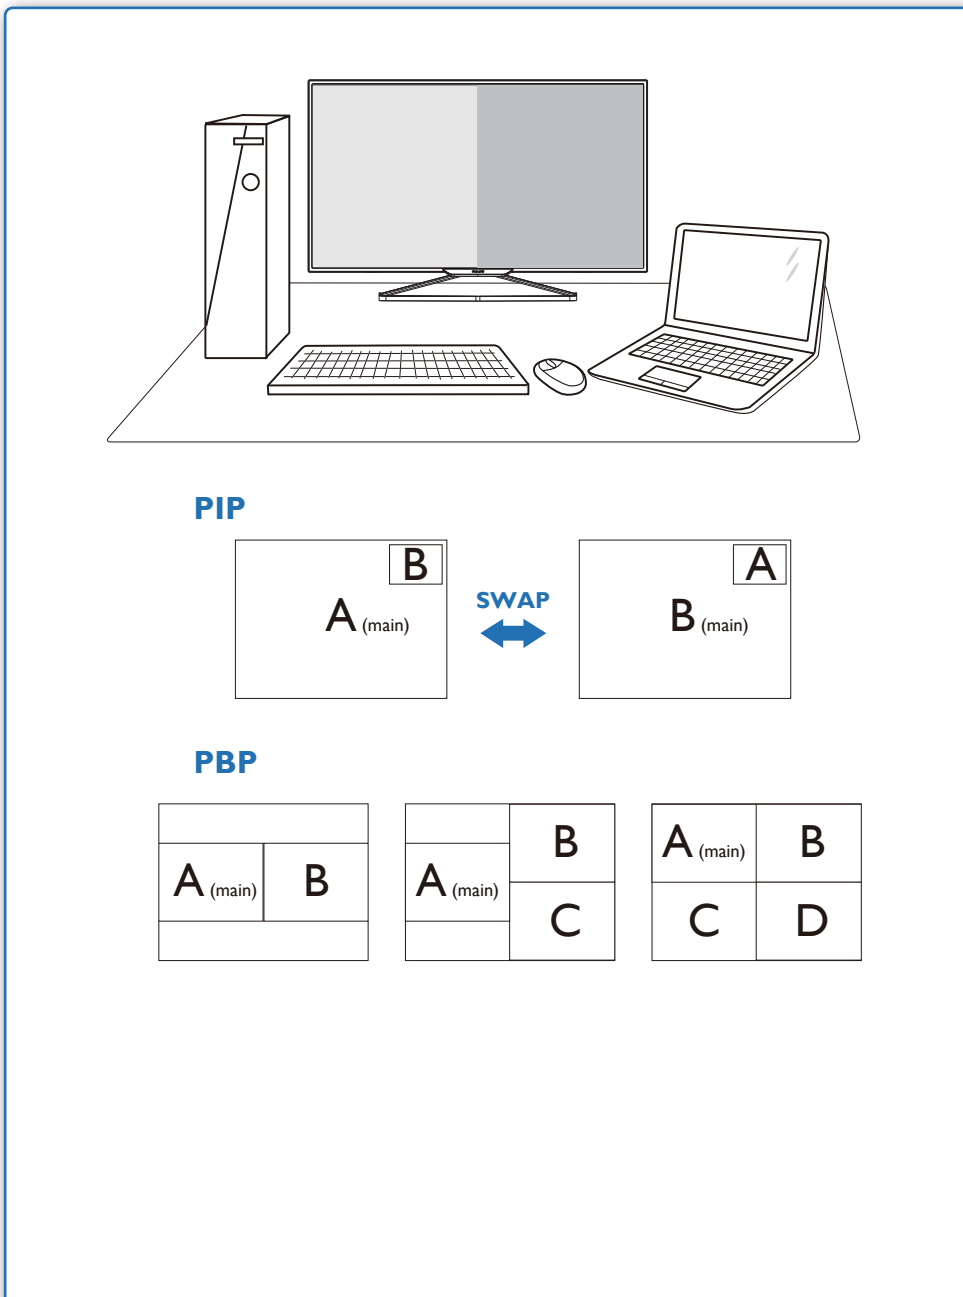

GRAPHIC DEVELOPMENT MMD	
Product name	BDM4065UC-QSG
Project name	BDM4065UC-QSG
Project no.	
Finishing	Folded sheet
Scale	1:1
Size Spreads	594 (W) x 210 (H) mm
Size	148.5 (W) x 210 (H) mm
Operator(s)	
Date amended	Jul. 31, 2014
VERSION No.	13
APPROVAL	
QC Lithographer	
Product Manager	
Date Check	
ARTWORK DOCUMENT	
Paper	80gsm White, woodfree coated
Numbers of colours	2Cx2C
Spotcolor	
Aftertreatment	
☐ Cropping	
☐ Coating	
☐ Varnishing	
☐ Embossing	
☐ Cutterguide	
☐ Die-cut	
☐ Binding	
☐ Glue	

4