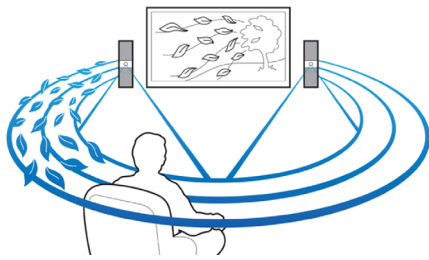

Highlights

Crystal Clear Sound

Crystal Clear Sound for super clarity and realism

1000 W RMS power

1000 W RMS power delivers great sound for movies and music

Full HD 3D Blu-ray

Be enthralled by 3D movies in your own living room on a Full HD 3D TV. Active 3D uses the latest generation of fast switching displays for real life depth and realism in full 1080 x 1920 HD resolution. Watching these images through special glasses with right and left lenses that are timed to open and close in synchrony with alternating images creates the full HD 3D viewing experience in your home cinema. Premium 3D movie releases on Blu-ray offer a wide, high-quality selection of content. Blu-ray also delivers uncompressed surround sound for an unbelievably real audio experience.