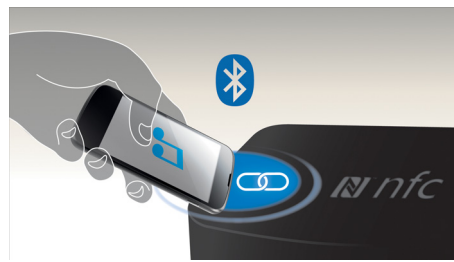

Built-in Wi-Fi

Thanks to built-in Wi-Fi, by simply connecting your home theatre directly to your home

network, you can experience a rich selection of popular online services. You can enjoy some of the best websites offering movies, pictures, infotainment and other online content tailored to fit your TV screen.

Dolby TrueHD and DTS-HD

Dolby TrueHD and DTS-HD Master Audio Essential deliver the finest sound from your Blu-ray Discs. Audio reproduced is virtually indistinguishable from the studio master, so you hear what the creators intended for you to hear. Dolby TrueHD and DTS-HD Master Audio Essential complete your high definition entertainment experience.

Miracast™

Miracast™ is a peer-to-peer wireless screencasting standard formed via Wi-Fi Direct connections. Simplified user interface like mirroring the portable device's screen to a bigger screen on a Miracast™ certified device, not limited by pre-built codecs for decoding.

NFC technology

Pair Bluetooth devices easily with one-touch NFC (Near Field Communications) technology. Just tap the NFC-enabled

smartphone or tablet on the NFC area of a speaker to turn the speaker on, start Bluetooth pairing and begin streaming music.