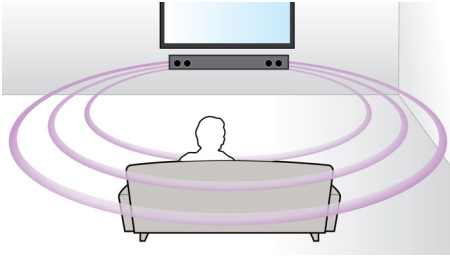

Designed for simplicity

- Low-rise profile for the perfect fit in front of your TV
- Flexible placement on the wall, tabletop or stand

Richer sound for watching TV and movies

- Virtual Surround Sound for a realistic movie experience
- Dolby Digital for ultimate movie experience
- Twin tweeters for optimum clarity performance
- Wireless subwoofer adds thrill to the action
- External subwoofer adds thrill to the action

PHILIPS

Highlights

Virtual Surround Sound

Philips Virtual Surround Sound produces rich and immersive surround sound from a less than five-speaker system. Highly advanced spatial algorithms faithfully replicate the sonic characteristics that occur in an ideal 5.1-channel environment. Any high quality stereo source is transformed into true-to-life, multi-channel surround sound. No need to purchase extra speakers, wires or speaker stands to appreciate room-filling sound.