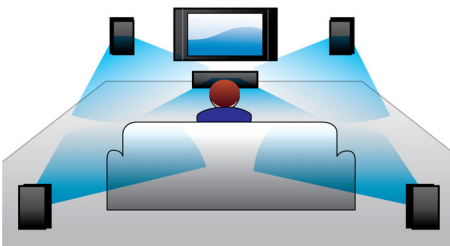

Designed for simplicity

- Low-rise profile for the perfect fit in front of your TV
- Flexible placement on the wall, tabletop or stand

Richer sound for watching TV and movies

- Virtual Surround Sound for a realistic movie experience
- Dolby Digital for ultimate movie experience
- Twin tweeters for optimum clarity performance
- Wireless subwoofer adds thrill to the action
- External subwoofer adds thrill to the action

PHILIPS

Highlights

Virtual Surround Sound

Philips Virtual Surround Sound produces rich and immersive surround sound from a less than five-speaker system. Highly advanced spatial algorithms faithfully replicate the sonic characteristics that occur in an ideal 5.1-channel environment. Any high quality stereo source is transformed into true-to-life, multi-channel surround sound. No need to purchase extra speakers, wires or speaker stands to appreciate room-filling sound.

Dolby Digital

Because Dolby Digital standards, the world's leading digital multi-channel audio standards, make use of the way the human ear naturally processes sound, you experience superb

quality surround sound audio with realistic spatial cues.