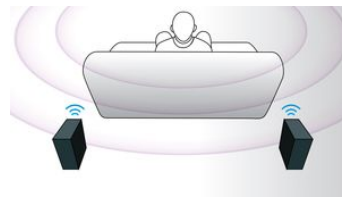

Wireless rear speakers

Wireless rear speakers give you scalability and mobility in speaker placement. Developed using interference-free technology, wireless speakers provide full surround sound without unsightly wire connections. **The wireless connection is between the main unit and the rear speakers only. Rear speakers are both connected to wireless receiver modules.

Voole video streaming

Instantly watch TV episodes and movies as often as you want on your TV. All you need is an internet connection (either Wi-Fi or Ethernet) and a Voole membership package that includes streaming*, and you are ready to go.