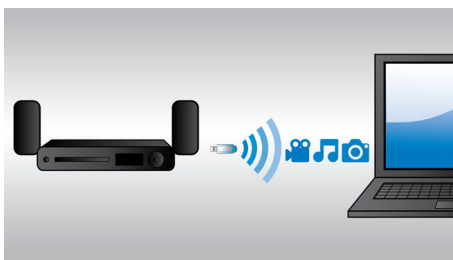

Simply enjoy all your entertainment

- Full HD 3D Blu-ray for a truly immersive 3D movie experience
- Built-in Wi-Fi to enjoy your connected media wirelessly
- Bluetooth wireless music streaming from your music devices
- RMVB video playback
- Karaoke for endless singing entertainment at home

PHILIPS

Highlights

Crystal Clear Sound

Crystal Clear Sound for super clarity and realism

1000 W RMS power

1000 W RMS power delivers great sound for movies and music

Full HD 3D Blu-ray

Be enthralled by 3D movies in your own living room on a Full HD 3D TV. Active 3D uses the latest generation of fast switching displays for real life depth and realism in full 1080 x 1920 HD resolution. Watching these images through special glasses with right and left lenses that are timed to open and close in synchrony with alternating images creates the full HD 3D viewing experience in your home cinema. Premium 3D movie releases on Blu-ray offer a wide, high-quality selection of content. Blu-ray also delivers uncompressed surround sound for an unbelievably real audio experience.

Built-in Wi-Fi

Thanks to built-in Wi-Fi, by simply connecting your home theatre directly to your home

network, you can experience a rich selection of popular online services. You can enjoy some of the best websites offering movies, pictures, infotainment and other online content tailored to fit your TV screen.