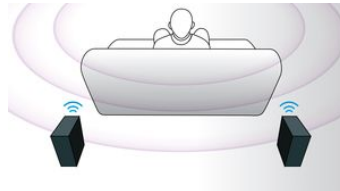

Wireless rear speakers

Wireless rear speakers give you scalability and mobility in speaker placement. Developed using interference-free technology, wireless speakers provide full surround sound without unsightly wire connections. **The wireless connection is between the main unit and the rear speakers only. Rear speakers are both connected to wireless receiver modules.