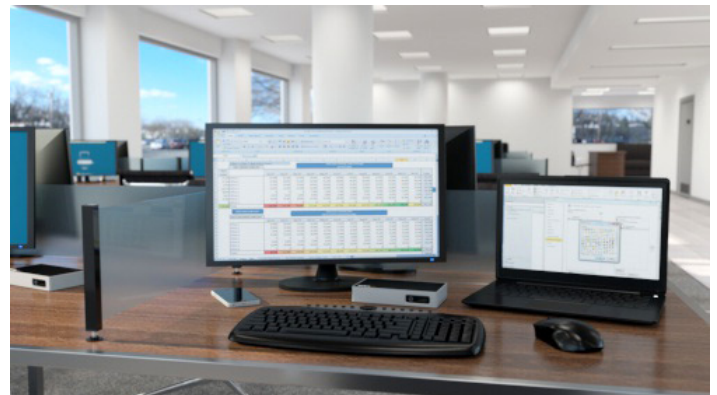

If you don't need all the connections and features of a traditional laptop docking station, you can use this dock to add the most essential connections (such as an extra display) to your laptop.

Now you or your colleagues can be more productive and create an efficient and comfortable workspace, even in an area with minimal desk space.

Essential connections that are ideal for simple workstations

This laptop dock features basic device connections that are integrated into a small foot-print housing. Now you can create a permanent or hoteling (hot desking) workstation in a location with limited space. The dock offers an efficient solution for adding an extra display, a Gigabit network connection, and multiple USB devices without having to connect several individual adapters. And, with hotel desks or hot desks, laptop users aren't tied to one specific workstation, so they can come and go easily.

It's a cost-effective docking station that still provides all the fundamental ports of a full-size workstation, such as DVI output, and when paired with your laptop display, you can easily set up dual monitors.

By maximizing your available space, the compact dock can help eliminate the added cost and hassle of purchasing more offices, cubicles, or desks.

With fewer ports integrated into a small foot-print housing, the dock is a perfect fit for short-term work areas (hot desks). It's ideal for mass deployment in business, classroom, computer lab, and government settings. Plus, it integrates nicely into home-office or office hoteling workspaces that have limited space.