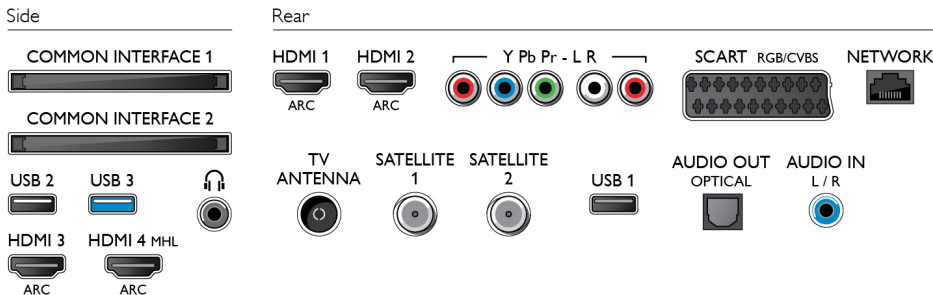

Connections

Issue date 2016-08-12

Version: 12.5.1

12 NC: 8670 001 23268
EAN: 87 18863 00179 0

© 2016 Koninklijke Philips N.V.
All Rights reserved.

Specifications are subject to change without notice.
Trademarks are the property of Koninklijke Philips N.V.
or their respective owners.

www.philips.com

* EPG and actual visibility (up to 8 days) is country- and operator-dependent.
* Android App offerings vary per country. For more details please visit your local Google Play Store.
* Energy consumption in kWh per year based on the power consumption of the television operating 4 hours per day for 365 days. The actual energy consumption will depend on how the television is used.
* The TV supports DVB reception for 'Free to air' broadcast. Specific DVB operators may not be supported. An up to date list can be found in the FAQ section of the Philips support website. For some operators Conditional Access and subscription are required. Contact your operator for more information.
* (Philips) only compatible with specific Philips player device.
* Google Cast functionality is subject to Google Cast Ready apps and devices. For more details, please visit the Google Cast product page.
* Philips TV Remote app and related functionalities vary per TV model, operator and country, as well as smart device model and OS. For more details please visit: www.philips.com/TVRemoteapp.
* Smart TV app availability varies per TV model and country. For more details please visit: www.philips.com/smarttv.
* USB recording for digital channels only, recordings may be limited by broadcast copy protection (CI+). Country and channel restrictions may apply.