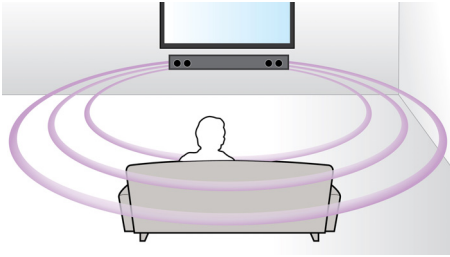

### Designed for simplicity

- Low-rise profile for the perfect fit in front of your TV
- Touch panel for intuitive playback and volume control

## Virtual Surround Sound

Philips Virtual Surround Sound produces rich and immersive surround sound from a less than five-speaker system. Highly advanced spatial algorithms faithfully replicate the sonic characteristics that occur in an ideal 5.1-channel environment. Any high quality stereo source is transformed into true-to-life, multi-channel surround sound. No need to purchase extra speakers, wires or speaker stands to appreciate room-filling sound.