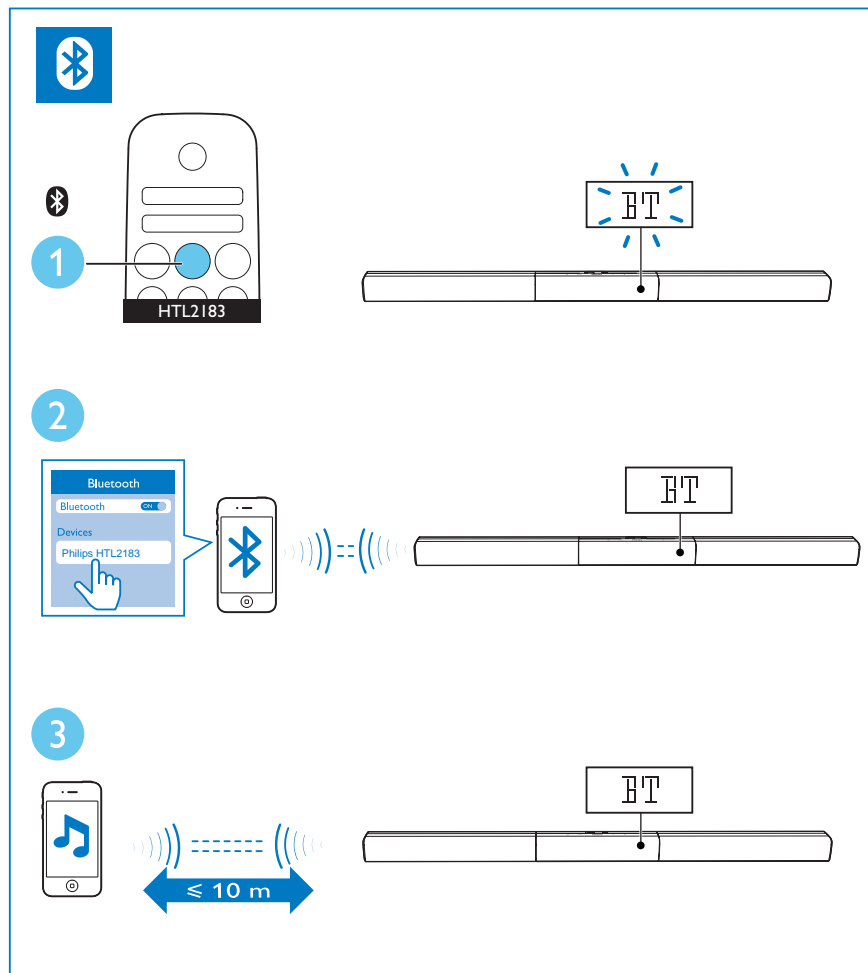

# 5

**ZH-CN** 选择正确的音频输入源

**EN** Select the correct audio source

# 6

**ZH-CN** 播放其它设备

**EN** Play other devices

# 7

**ZH-CN** 通过蓝牙播放音频

**EN** Play audio through Bluetooth

**ZH-CN** 访问 [www.philips.com/support](http://www.philips.com/support) 更详尽地了解本产品

**EN** For more information about using this product, visit [www.philips.com/support](http://www.philips.com/support)