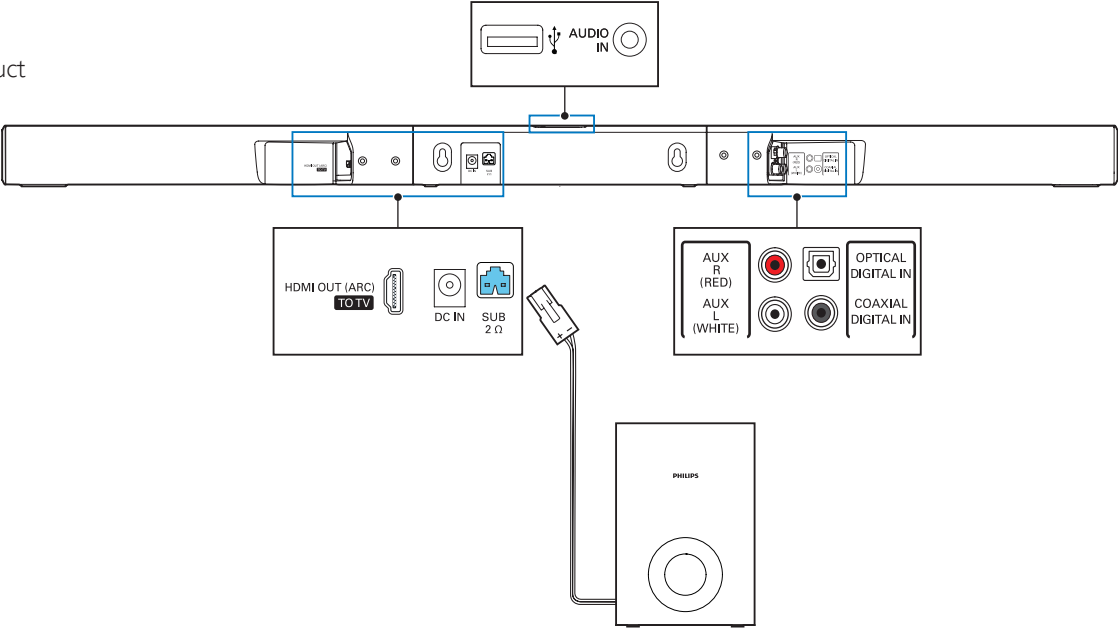

# 1

**ZH-CN** 装配产品  
摆放产品

**EN** Assemble your product  
Position your product

**ZH-CN** 挂墙安装产品 (可选)

**EN** Wall mount your product (optional)

# 2

ZH-CN 连接本产品

EN Connect your product