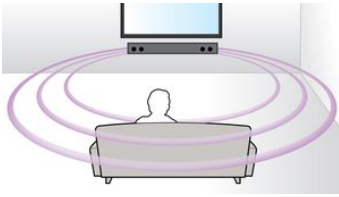

Designed for simplicity

- Low-rise profile for the perfect fit in front of your TV

- Touch panel for intuitive playback and volume control

Richer sound for watching TV and movies

- Dedicated centre-channel speaker for superior voice clarity
- Virtual Surround Sound for a realistic movie experience
- Dolby Digital and Pro Logic II surround sound
- External subwoofer adds thrill to the action

PHILIPS

Features

Virtual Surround Sound

Philips Virtual Surround Sound produces rich and immersive surround sound from a less than five-speaker system. Highly advanced spatial algorithms faithfully replicate the sonic characteristics that occur in an ideal 5.1-channel environment. Any high quality stereo source is transformed into true-to-life, multi-channel surround sound. No need to purchase extra speakers, wires or speaker stands to appreciate room-filling sound.