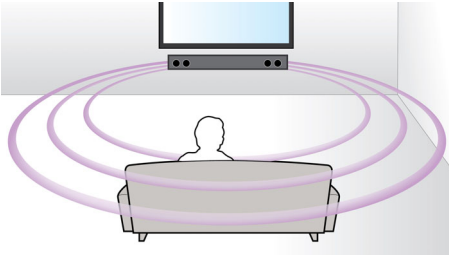

Soundbar speaker
3.1 CH wired subwoofer Bluetooth®, HDMI ARC, 150 W

HTL2183B/79

Highlights

Virtual Surround Sound

Philips Virtual Surround Sound produces rich and immersive surround sound from a less than five-speaker system. Highly advanced spatial algorithms faithfully replicate the sonic characteristics that occur in an ideal 5.1-channel environment. Any high quality stereo source is transformed into true-to-life, multi-channel surround sound. No need to purchase extra speakers, wires or speaker stands to appreciate room-filling sound.