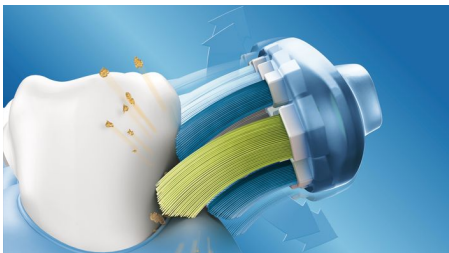

- Part of a better oral healthcare routine

Highlights

Adjusts to your teeth

Our AdaptiveClean brush head is the only electric toothbrush head that can follow the unique shape of your teeth and gums. With soft flexible sides made of rubber, the bristles of the brush head can adjust to the shape of each tooth's surface. You get up to 4x more surface contact* and up to 10x more plaque removal** along the gum line and between teeth. Even hard-to-reach areas get a deep clean that's still gentle on gums.

Gentle on gums

With an AdaptiveClean brush head, even the deepest clean is gentle. As your sonic toothbrush tracks along the gum line, the flexible sides and bristles of the brush head absorb any excessive pressure you might apply. The soft tissue around your gums is protected even if you brush too hard.

Our deepest clean

Our most innovative brush head is also our deepest cleaning brush head yet. Thanks to its flexible form, the AdaptiveClean brush head can remove up to 10x more plaque from hard-to-reach areas. The movement of the brush head is specifically designed to enhance the dynamic cleaning action of your Philips sonic toothbrush. However you brush, you get an exceptional clean that you can see and feel.