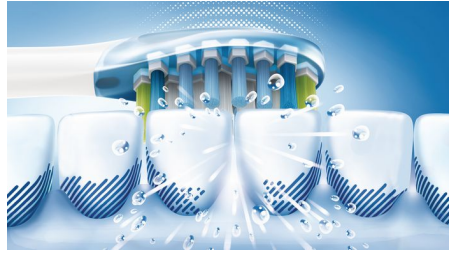

- Part of a better oral healthcare routine

Highlights

Adjusts to your teeth

Our AdaptiveClean brush head is the only electric toothbrush head that can follow the unique shape of your teeth and gums. With soft flexible sides made of rubber, the bristles of the brush head can adjust to the shape of each tooth's surface. You get up to 4x more surface contact* and up to 10x more plaque removal** along the gum line and between teeth. Even hard-to-reach areas get a deep clean that's still gentle on gums.

Gentle on gums

With an AdaptiveClean brush head, even the deepest clean is gentle. As your sonic toothbrush tracks along the gum line, the flexible sides and bristles of the brush head absorb any excessive pressure you might apply. The soft tissue around your gums is protected even if you brush too hard.

Our deepest clean

Our most innovative brush head is also our deepest cleaning brush head yet. Thanks to its flexible form, the AdaptiveClean brush head can remove up to 10x more plaque from hard-to-reach areas. The movement of the brush head is specifically designed to enhance the dynamic cleaning action of your Philips sonic toothbrush. However you brush, you get an exceptional clean that you can see and feel.

Maximized sonic motion

Philips Sonicare's advanced sonic technology pulses water between teeth, and its brush strokes break up plaque and sweep it away for an exceptional daily clean.

Click-on brush head system