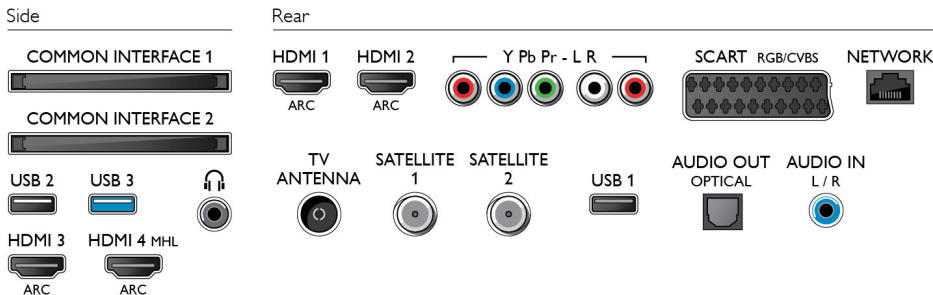

Accessories

- Included accessories: Remote Control, 2 x AAA Batteries, Tabletop stand, Power cord, Quick start guide, Legal and safety brochure

Connections

Issue date 2016-08-12

Version: 15.4.4

12 NC: 8670 001 30698
EAN: 87 18863 00624 5