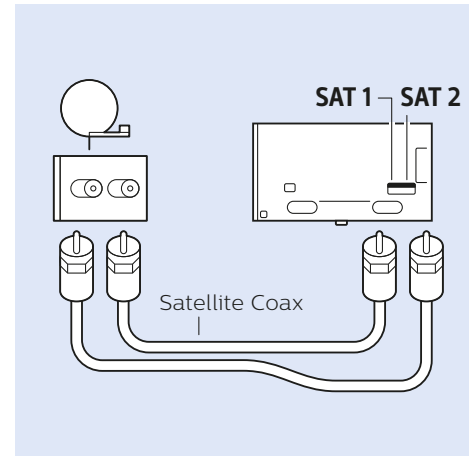

www.philips.com/connectivityguide