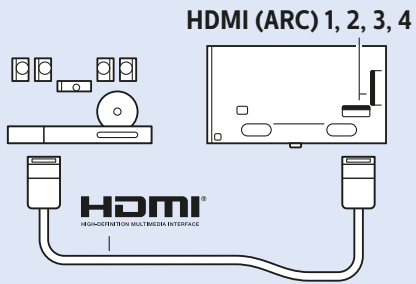

Home Theatre System

MHL

USB Hard Drive

Photo Camera

Wireless Gamepad

Headphone

Computer

Help | Hilfe | Aide
Guida | Ayuda
Помощь | Yardım
Руководство