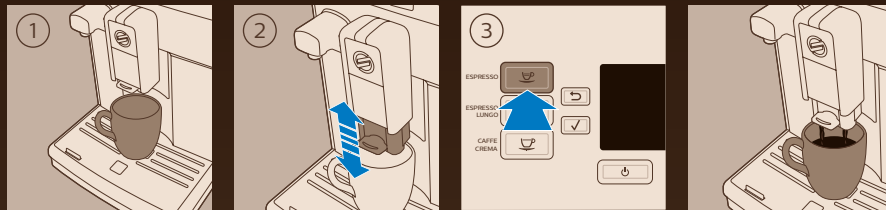

Saeco

ESPRESSO

CAPPUCCINO

4219.460.3614.1

PICOBARISTO HD8927

START AT [SAECO.COM/CARE](https://www.saeco.com/care)

PHILIPS

Saeco, a Philips brand