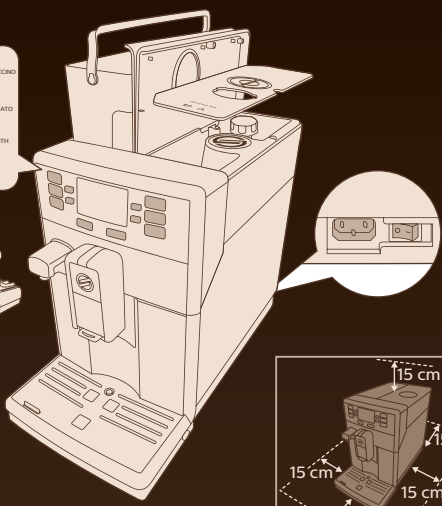

Saeco

ESPRESSO

CAPPUCCINO

4219.460.3614.1

PICOBARISTO HD8927

START AT [SAECO.COM/CARE](https://www.saeco.com/care)

PHILIPS

Saeco, a Philips brand