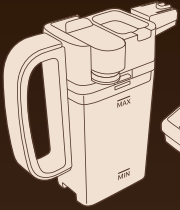

Saeco

ESPRESSO

CAPPUCCINO

4219.460.3614.1

PICOBARISTO HD8927

START AT [SAECO.COM/CARE](https://www.saeco.com/care)

PHILIPS

Saeco, a Philips brand