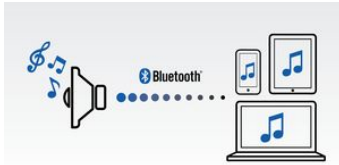

### Digital Sound Processing

Advanced sound processing technology enhances the reproduction of your music so that each note resonates with crystal-clear accuracy, and each pause is sealed with pristine silence. Philips' proprietary Digital Sound Processing technology optimises the performance of compact speaker boxes, delivering sound that is clear, detailed and powerful without any distortion.

### Wireless music streaming

Bluetooth is a short range wireless communication technology that is both robust and energy-efficient. The technology allows easy wireless connection to iPod/iPhone/iPad or other Bluetooth devices, such as smartphones, tablets or even laptops. So you can enjoy your favourite music and sound from videos or games wirelessly.