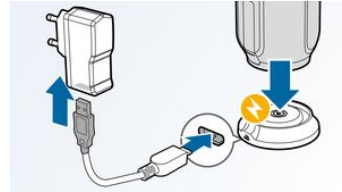

Speaker charging dock

Recharge your speaker simply and conveniently by docking it in a compact charging dock that fits anywhere in your home. Recharging your speaker while enjoying music lets you listen for as long as you want. For music on the move, the speaker can also be charged via standard USB cable.