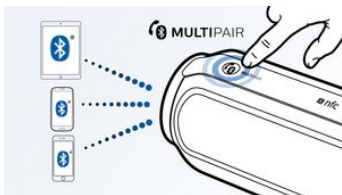

Swap music between 3 devices

Pair with 3 smart devices simultaneously so you can stream music from whichever device you want, without the hassle of un-pairing and re-pairing. To play a song on a different device, pause the song on the original device first and then play the new song on a different device to take over. It's perfect for sharing music with friends, parties or just playing different songs stored on different devices. Let friends and family pair at the same time, so you can swap between each other's music easily.