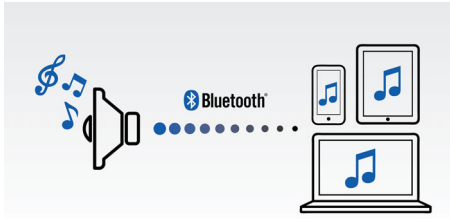

Impressive sound

- Advanced audio performance with a slim design
- Impressive with 10 W RMS
- Anti-clipping function for loud, distortion-free music

Simplicity in use

- Wireless music streaming via Bluetooth
- Swap music instantly between 2 devices with MULTIPAIR
- One-Touch with NFC-enabled smartphones for Bluetooth pairing
- Built-in microphone for hands-free phone calls
- Audio-in for easy connection to almost any electronic device

Designed for grab and go

- Built-in rechargeable battery for music playback anywhere

PHILIPS

Wireless portable speaker
Bluetooth® and NFC with MULTIPAIR, Rechargeable battery, Blue

BT3600A/00

Highlights

Wireless music streaming

Bluetooth is a short range wireless communication technology that is both robust and energy-efficient. The technology allows easy wireless connection to iPod/iPhone/iPad or other Bluetooth devices, such as smartphones, tablets or even laptops. So you can enjoy your favourite music and sound from videos or games wirelessly.

Swap music between 2 devices

Pair with 2 smart devices simultaneously so you can stream music from whichever device you want, without the hassle of un-pairing and re-pairing. To play a song on a different device, pause the song on the original device first and then play the new song on a different device to take over. It's perfect for sharing music with friends, at parties, or just playing different songs stored on different devices. Let friends and family pair at the same time, so you can swap between each other's music easily.