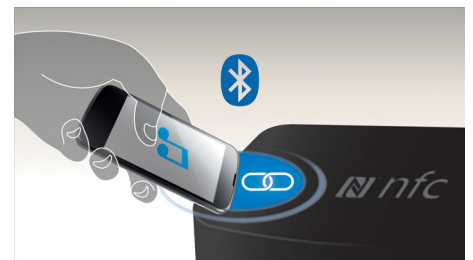

Built-in microphone

With its built-in microphone, this speaker also works as a speaker phone. When a call comes in, the music is put on pause and you can talk via the speaker. Call for a business meeting. Or, call your friend from a party. Either way, it works great.

Audio-in

Audio-in for easy connection to almost any electronic device

NFC technology

Pair Bluetooth devices easily with one-touch NFC (Near Field Communications) technology. Just tap the NFC-enabled smartphone or tablet on the NFC area of a speaker to turn the speaker on, start Bluetooth pairing and begin streaming music.