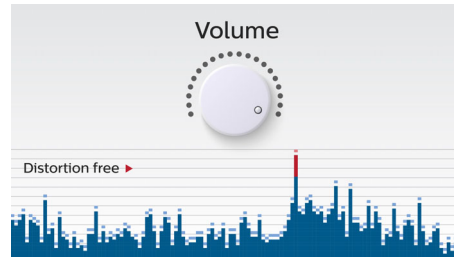

Anti-clipping function

Anti-Clipping lets you play music louder and keeps the quality high, even when the battery is low. It accepts input signals from 300 mV to 1000 mV and keeps your speakers safe from damage by distortion. This speaker handles anti-clipping through a dedicated audio limiter IC. This monitors the musical signal as it goes through the amplifier and keeps peaks within the amp's range, preventing the audio distortion caused by clipping without affecting loudness. A speaker's ability to reproduce musical peaks decreases along with battery power, but anti-clipping reduces peaks caused by low battery.