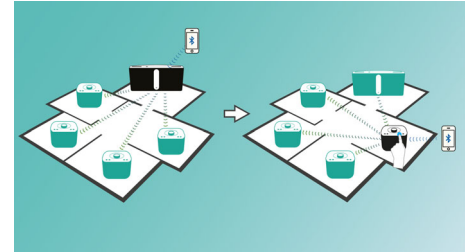

One tap to set up izzylink™

No router, no password, no apps needed for set up. Just long press the "GROUP" button on

two speakers to set up for the first time. Repeat to add a 3rd, 4th, or 5th speaker. Each long press of the "Group" button adds one new speaker at a time. Multiroom music has never been easier. Once complete, the izzylink™ network will be stored even when the speaker is unplugged.

Music from multiple sources

izzylink™ expands all the music source, your favourite apps from smartphone, tablet or computer, CDs, FM radio stations, USB, Audio-in wirelessly to every room.

Play music in one room

Philips izzy speaker lets you stream all your favourite music from your phone, tablet or

computer, no matter which music or radio app you use.

Switch the lead speaker easily

In each izzylink™ group, any individual speaker can be the master, streaming music to the others. When you want to take the lead to share your own music, press the Bluetooth button on the speaker in your room and share that music from your device instantly. Other speakers in the same izzylink™ group will play the same music at the same time, in sync. Sharing music with each other is that easy.