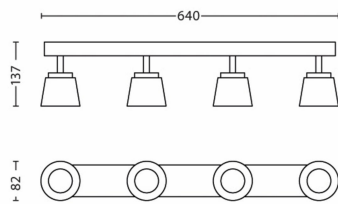

Decorate your home with light

The Philips myLiving Dender metal quad spot in white has a long, elegant neck and a generous bell. The familiar shape brings classy style to a room, while the advanced LEDs cast warm white light that's bright and beautiful like halogen.

Sustainable light solutions

- Energy saving
- High quality LED light
- Warm white light
- Philips offers a 5-year warranty on the LED module and driver

Special characteristics

- Adjustable spot head

Designed for your living room and bedroom

- Perfect to relax and socialise
- Create a stylish and welcoming atmosphere