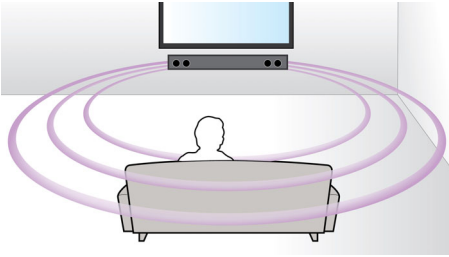

Designed for simplicity

- Low-rise profile for the perfect fit in front of your TV
- Touch panel for intuitive playback and volume control

Richer sound for watching TV and movies

- External subwoofer adds thrill to the action
- Virtual Surround Sound for a realistic movie experience
- Dedicated centre-channel speaker for superior voice clarity
- Dolby Digital and Pro Logic II surround sound

PHILIPS

Soundbar speaker
3.1 CH wired subwoofer Bluetooth®, HDMI ARC, 150 W

HTL2183B/96

Highlights

Virtual Surround Sound

Philips Virtual Surround Sound produces rich and immersive surround sound from a less than five-speaker system. Highly advanced spatial algorithms faithfully replicate the sonic characteristics that occur in an ideal 5.1-channel environment. Any high quality stereo source is transformed into true-to-life, multi-channel surround sound. No need to purchase extra speakers, wires or speaker stands to appreciate room-filling sound.