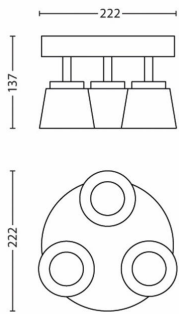

Decorate your home with light

The Philips myLiving Dender metal trio spot in nickel has a long, elegant neck and a generous bell. The familiar shape brings classy style to a room, while the advanced LEDs cast warm white light that's bright and beautiful like halogen.

Sustainable light solutions

- Energy saving
- High quality LED light
- Warm white light
- Philips offers a 5-year warranty on the LED module and driver

Special characteristics

- Adjustable spot head

Designed for your living room and bedroom

- Perfect to relax and socialise
- Create a stylish and welcoming atmosphere