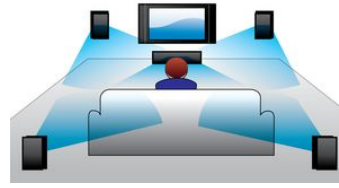

Dolby Digital

Because Dolby Digital, the world's leading digital multi-channel audio standards, make use of the way the human ear naturally processes sound, you experience superb quality surround sound audio with realistic spatial cues.