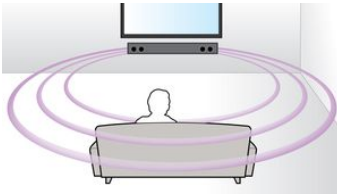

Designed for simplicity

- Flexible placement on the wall or tabletop
- Ultra-compact soundbar - just 70cm/28" wide
- Low-rise profile for the perfect fit in front of your TV

PHILIPS

Features

Bluetooth

Bluetooth is a short range wireless communication technology that is both stable and energy efficient. The technology allows for easy wireless connection to other Bluetooth devices, so you can play your favorite music from any smartphone, tablet or laptop, including the iPod or iPhone with a Bluetooth-enabled speaker.

Virtual Surround Sound

Philips Virtual Surround Sound produces rich and immersive surround sound from less than five-speaker system. Highly advanced spatial algorithms faithfully replicate the sonic characteristics that occur in an ideal 5.1-channel environment. Any high quality stereo source is transformed into true-to-life, multi-channel surround sound. No need to purchase extra speakers, wires or speaker stands to appreciate room-filling sound.