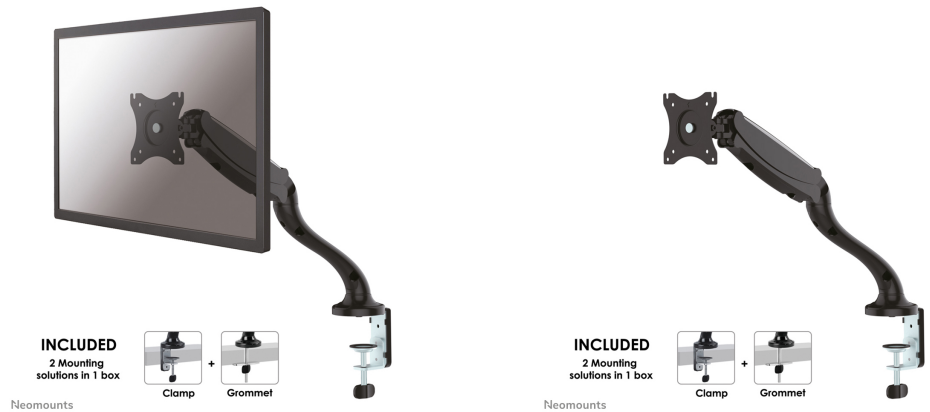

#### FUNCTIONALITY

Type	Full motion Tilt Rotate Swivel
Height adjustment	8,5-40,5 cm
Depth adjustment	6,5-50,7 cm
Tilt (degrees)	180°
Swivel (degrees)	180°
Rotate (degrees)	360°
Adjustment type	Gas spring

### Neomounts Full Motion Monitor Arm Desk Mount (clamp & grommet) for 10-30" Monitor Screen, Height Adjustable (gas spring) - Black

The Neomounts desk mount, model NM-D500BLACK is a tilt-, swivel and rotatable desk mount for flat screens up to 30". This mount is a great choice for space saving placement on desks using a desk clamp or grommet mount.

Neomounts versatile tilt (180°), rotate (360°) and swivel (180°) technology allows the mount to change to any viewing angle to fully benefit from the capabilities of the flat screen. The mount is easily height adjustable from 8,5 to 40,5 centimetres using a gas spring. Depth adjustable from 6,5 to 50,7 centimetres. An innovative cable management conceals and routes cables from mount to flat screen. Hide your cables to keep the workplace nice and tidy.

Neomounts NM-D500BLACK has three pivot points and is suitable for screens up to 30" (76 cm). The weight capacity of this product is 6 kg each screen. The desk mount is suitable for screens that meet VESA hole pattern 75x75 or 100x100mm. Different hole patterns can be covered using Neomounts VESA adapter plates.