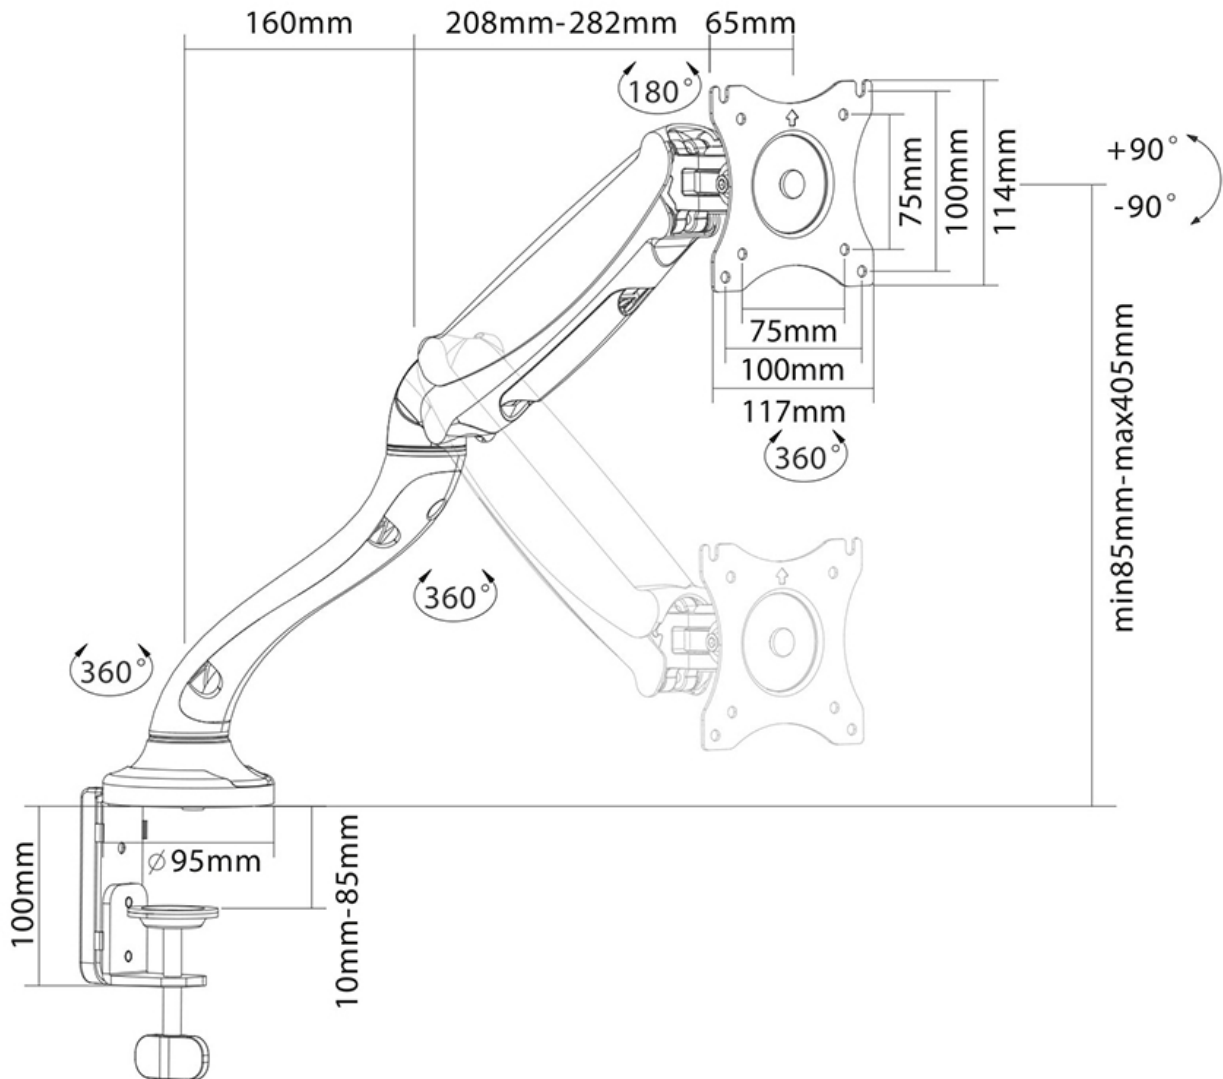

NM-D500BLACK

NEOMOUNTS MONITOR ARM DESK MOUNT

Neomounts