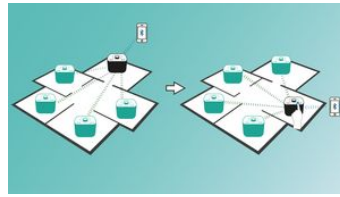

Switch the lead speaker easily

In each izzylink™ group, any individual speaker can be the master, streaming music to the others. When you want to take the lead to share your own music, press the Bluetooth button on the speaker in your room and share that music from your device instantly. Other speakers in the same izzylink™ group will play the same music at the same time, in sync. Sharing music with each other is that easy.