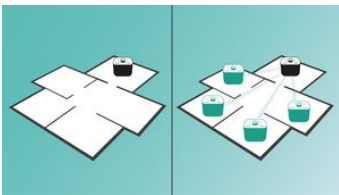

izzylink™

izzylink™ is a wireless technology that uses the IEEE 802.11n standard to enable the link-up of multiple speakers to form a wireless network. The network connects up to five speakers without the need of a router, Wi-Fi password, or any smart device mobile app to set it up. You can add izzy speakers to the network easily to enjoy music playing at the same time in different rooms. Each speaker can still be switched between single mode for individual use or group mode for multiroom music with one tap.