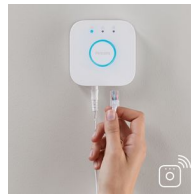

Requires a Philips Hue bridge

This product requires a connection to the Philips Hue bridge

Specifications

Please note that this is a pre-sales leaflet. The contents of this leaflet reflect the best of our knowledge per date and country mentioned above. The contents of this leaflet are subject to change without notice. Philips does not accept any liability as to the contents of this leaflet.

The switch

Batteries included	1 x CR2450
Frequency band	2400 – 2483.5 MHz
Lifetime	50 000 clicks
Max. lights per switch	10 if not linked to Hue bridge
Minimal battery life-time	3 year(s)
Minimal range indoor	500 inch
Software upgradeable	when connected to Hue bridge
Switch depth	11 mm
Switch height	92 mm
Switch width	35 mm
Weight of switch	37 g
Wall plate depth	14 mm
Wall plate height	115 mm
Wall plate width	70 mm
Weight including wall plate	67 g

Zigbee Light link protocol IEEE 802.15.4

What's in the box

Hue dimmer switch 1

Environmental

Operational humidity 5% < H < 95% (non-condensing)
Operational temperature -10°C – 45°C

Guarantee

2 years Yes