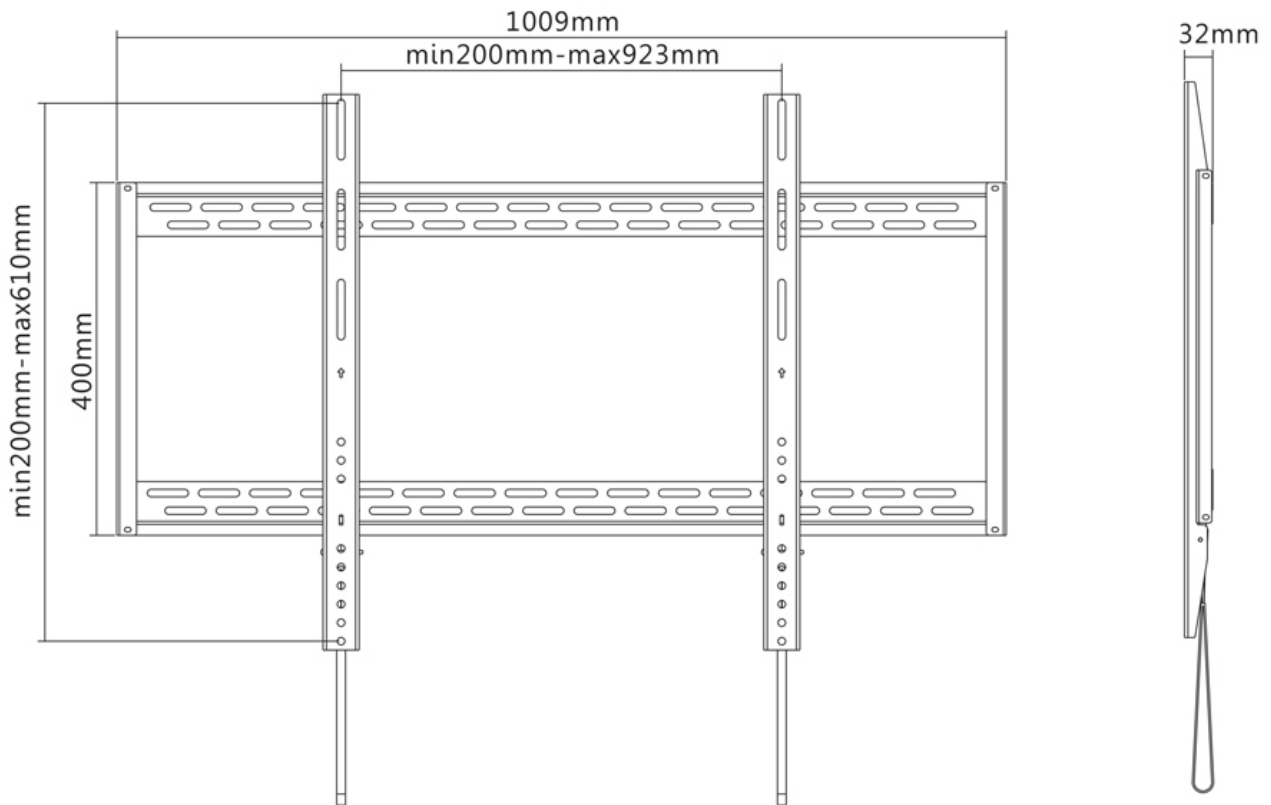

LFD-W1000

NEOMOUNTS LFD-W1000 TV MOUNT WALL 60-100" - FIXED

Neomounts