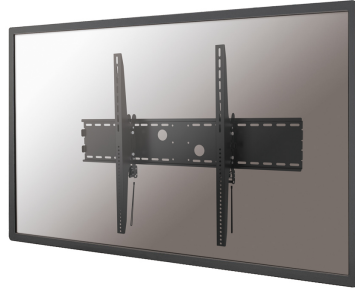

LFD-W2000

NEOMOUNTS BY NEWSTAR TV WALL MOUNT

Neomounts by Newstar TV/Monitor Wall Mount (tiltable) for 60"-100" Screen - Black).

SPECIFICATIONS

Color	Black
Distance to wall	13 cm
Height adjustment	None
Max. screen size	100
Max. weight	125
Min. screen size	60
Min. weight	0
Screens	1
Tilt (degrees)	30°
Type	Tilt
VESA maximum	1000x800 mm
VESA minimum	200x200 mm
VESA pattern	1000x400 1000x600 1000x700 200x200 200x300 200x400 300x200 300x300 350x350 400x400 400x300 400x600 440x400 500x400 600x200 600x300 600x400 600x500 600x600 800x200 800x400 800x500 800x600 800x800 900x600
Warranty	5 year
EAN code	8717371445430

The Neomounts by Newstar wall mount, model LFD-W2000 is a tiltable wall mount for flat screens up to 100" (254 cm). This mount is a great choice when you want the ultimate viewing flexibility with your flat screen. Depth of this mount is 13 centimetres.

Neomounts by Newstars? tilt (-15°|+15°) technology allows the mount to change to any viewing angle to fully benefit from the capabilities of the flat screen.

Neomounts by Newstar LFD-W2000 is suitable for screens up to 100" (254 cm). The weight capacity of this product is 125 kg. The wall mount is suitable for screens that meet VESA hole pattern 200x200 to 1000x800mm.

Create a clean design ambiance for your flat screen TV in the living room, bedroom or home cinema.

All installation material is included with the product.

LFD-W2000

NEOMOUNTS BY NEWSTAR TV WALL MOUNT