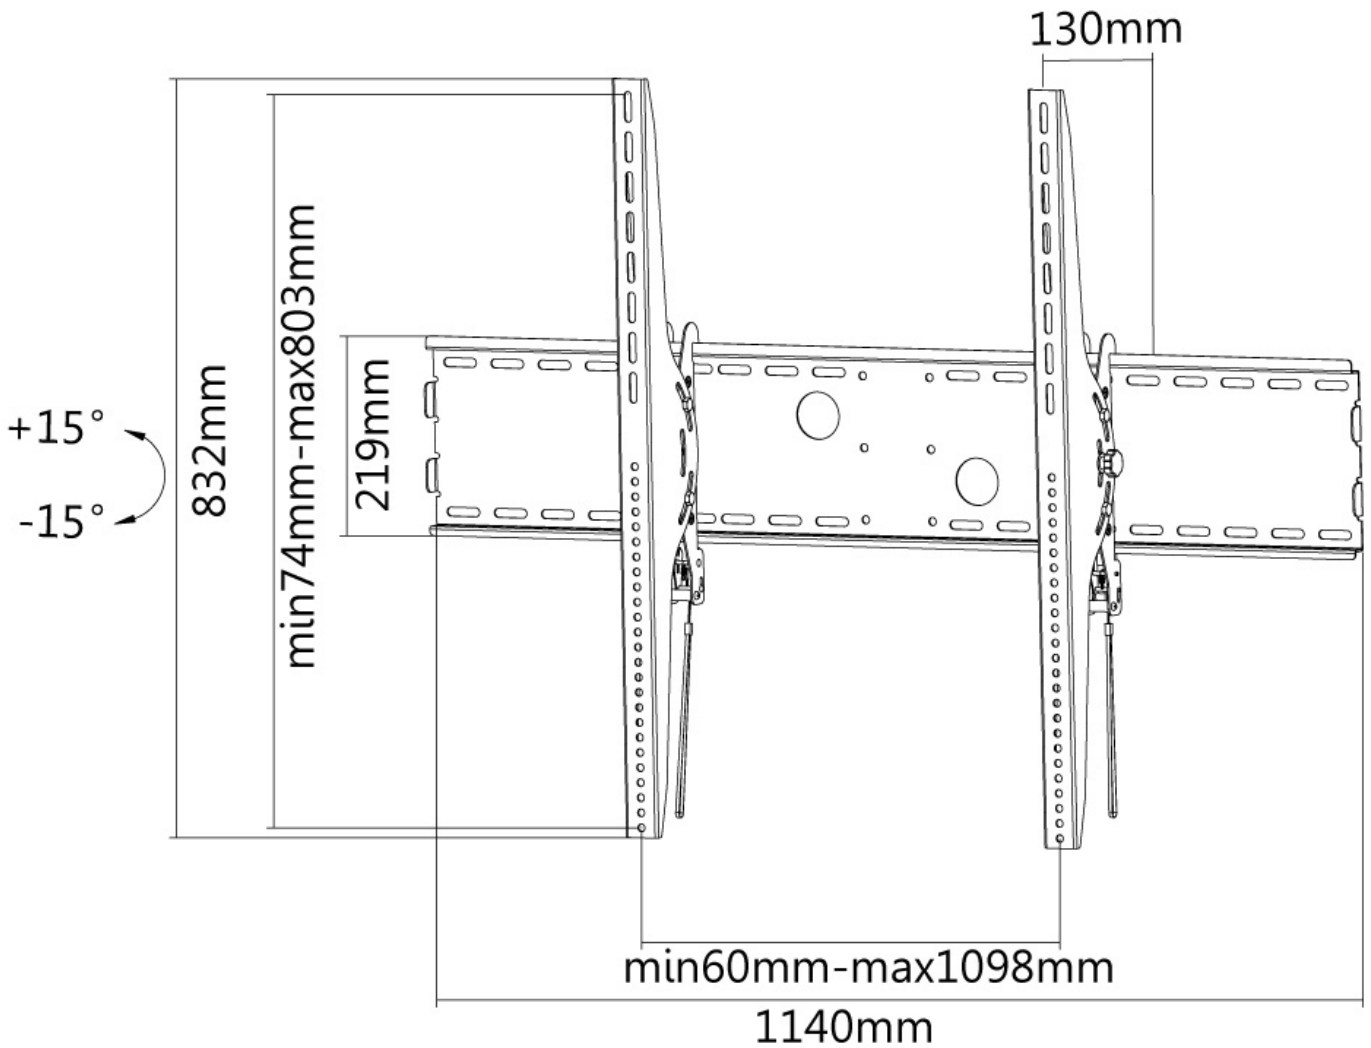

LFD-W2000

NEOMOUNTS TV WALL MOUNT

Neomounts