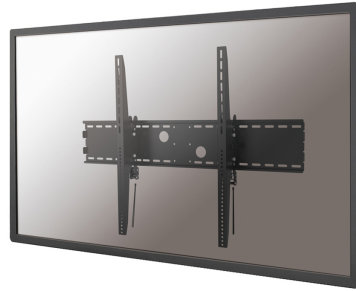

LFD-W2000

NEOMOUNTS TV WALL MOUNT

SPECIFICATIONS

GENERAL

Min. screen size*	60 inch
Max. screen size*	100 inch
Max. weight	125 kg (per screen)
Screens	1
VESA minimum	200x200 mm
VESA maximum	1000x800 mm
Distance to wall	13 cm

FUNCTIONALITY

Type	Tilt
Tilt (degrees)	30°
Adjustment type	None

INFORMATION

Color	Black
Main material	Steel
Warranty	5 year
EAN code	8717371445430

*Please note: The inch sizes stated are just an indication, combined with the weight and VESA sizes. The maximum weight and VESA size are absolute restrictions for the products and should not be exceeded.

Neomounts

Neomounts

Neomounts TV/Monitor Wall Mount (tiltable) for 60"-100" Screen - Black).

The Neomounts wall mount, model LFD-W2000 is a tiltable wall mount for flat screens up to 100" (254 cm). This mount is a great choice when you want the ultimate viewing flexibility with your flat screen. Depth of this mount is 13 centimetres.

Neomounts' tilt (-15°|+15°) technology allows the mount to change to any viewing angle to fully benefit from the capabilities of the flat screen.

Neomounts LFD-W2000 is suitable for screens up to 100" (254 cm). The weight capacity of this product is 125 kg. The wall mount is suitable for screens that meet VESA hole pattern 200x200 to 1000x800mm.