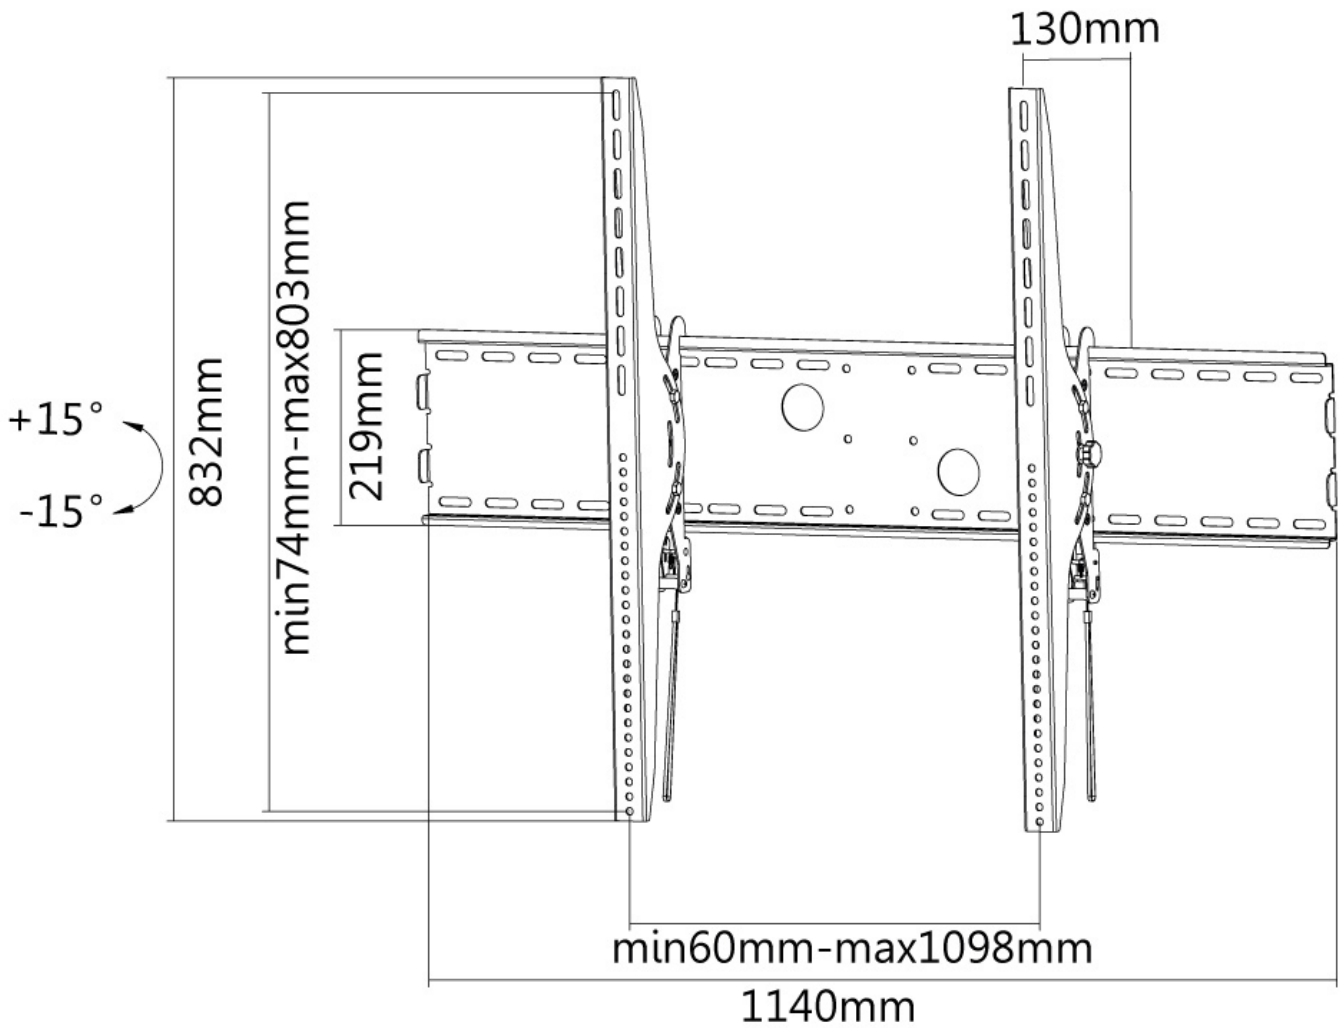

LFD-W2000

NEOMOUNTS LFD-W2000 TV MOUNT WALL 60-100" - TILTABLE

Neomounts