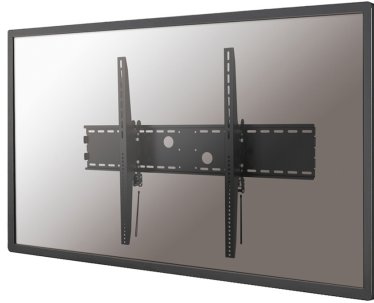

LFD-W2000

NEOMOUNTS LFD-W2000 TV MOUNT WALL 60-100" - TILTABLE

SPECIFICATIONS

GENERAL

Min. screen size*	60
Max. screen size*	100
Max. weight	125
Screens	1
Distance to wall	13 cm
VESA maximum	1000x800 mm
VESA minimum	200x200 mm

FUNCTIE

Type	Tilt
Tilt (degrees)	30°
Adjustment type	None

INFORMATION

Color	Black
Main material	Steel
Warranty	5 year

*Please note: The inch sizes stated are just an indication, combined with the weight and VESA sizes. The maximum weight and VESA size are absolute restrictions for the products and should not be exceeded.

Neomounts